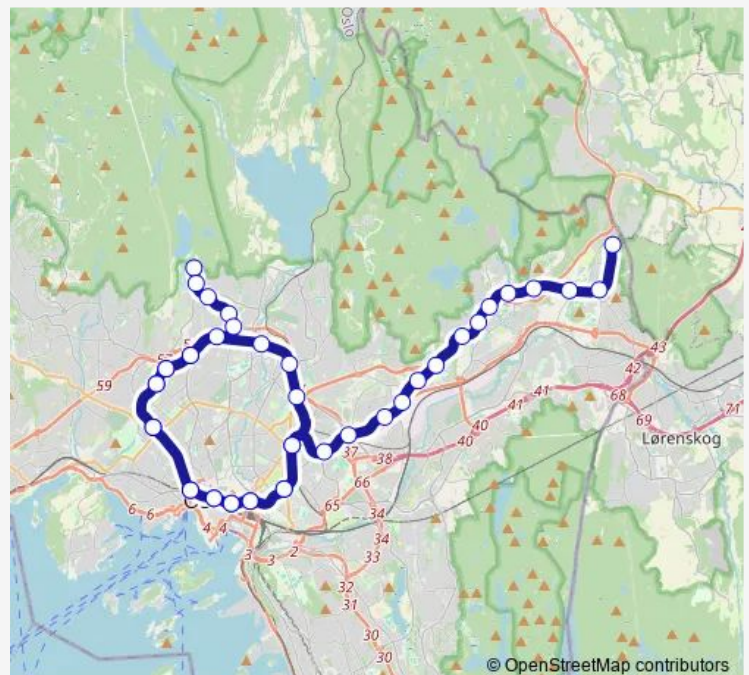

Metro 5 Sognsvann - Vestli[Go to website](#)**Direction**

Carl Berners plass — Stortinget

10 stops

[Open route schedule](#)

Carl Berners plass

Sinsen

Storo

Nydaleen

Ullevål stadion

Forskningsparken

Blindern

Majorstuen

Nationaltheatret

Stortinget

Route schedule

Carl Berners plass — Stortinget

Monday	21:12-01:12 ⁺¹
Tuesday	21:12-01:12 ⁺¹
Wednesday	21:12-01:12 ⁺¹
Thursday	21:12-01:12 ⁺¹
Friday	—
Saturday	—
Sunday	21:12-01:12 ⁺¹

Route info

Direction: Carl Berners plass

Stops: 10

Trip Duration: 0 hour 19 min

5 — Sognsvann - Vestli

Direction

Sognsvann — Ryen

34 stops

[Open route schedule](#)

Sognsvann

Kringsjø

Holstein