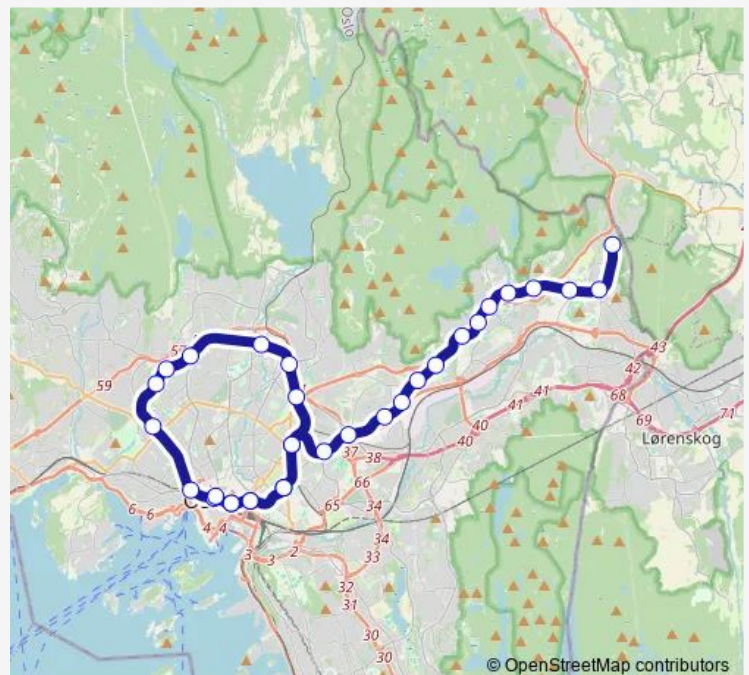

Metro 5 Sognsvann - Vestli[Go to website](#)**Direction**

Carl Berners plass — Stortinget

10 stops

[Open route schedule](#)

Carl Berners plass

Sinsen

Storo

Nydaleen

Ullevål stadion

Forskningsparken

Blindern

Majorstuen

Nationaltheatret

Stortinget

Route schedule

Carl Berners plass — Stortinget

Monday	21:12-00:57 ⁺¹
Tuesday	—
Wednesday	—
Thursday	21:12-00:57 ⁺¹
Friday	21:12-00:57 ⁺¹
Saturday	—
Sunday	21:12-00:57 ⁺¹

Route info

Direction: Carl Berners plass

Stops: 10

Trip Duration: 0 hour 19 min

5 — Sognsvann - Vestli

Direction

Sognsvann — Ryen

34 stops

[Open route schedule](#)

Sognsvann

Kringsjø

Holstein

Østhorn