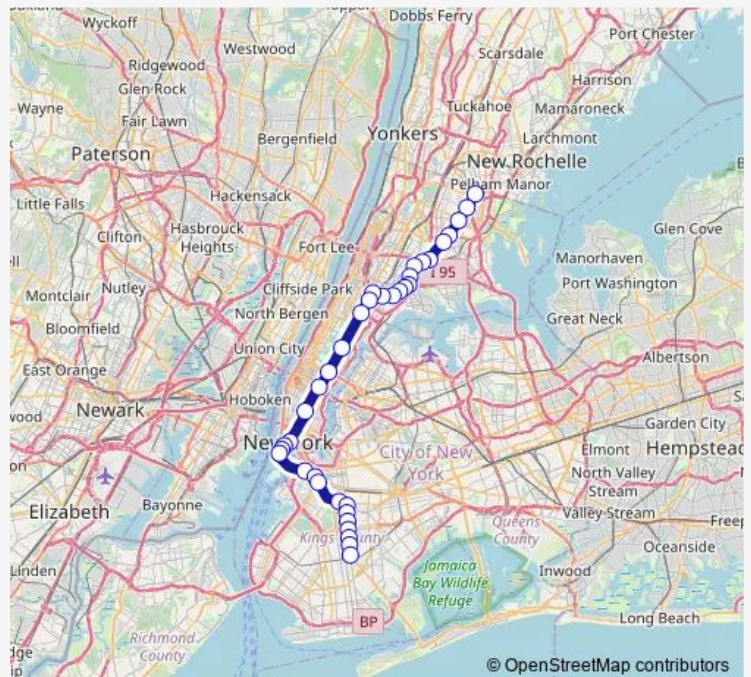

# Metro 5 Lexington Avenue Express

[Go to website](#)

**Direction**  
 Flatbush Av-Brooklyn College — Nereid Av  
 33 stops  
[Open route schedule](#)

- Flatbush Av-Brooklyn College
- Newkirk Av-Little Haiti
- Beverly Rd
- Church Av
- Winthrop St
- Sterling St
- President St-Medgar Evers College
- Franklin Av-Medgar Evers College
- Atlantic Av-Barclays Ctr
- Nevins St
- Borough Hall
- Bowling Green
- Wall St
- Fulton St
- Brooklyn Bridge-City Hall
- 14 St-Union Sq
- Grand Central-42 St
- 59 St
- 86 St
- 125 St
- 138 St-Grand Concourse

Route schedule  
 Flatbush Av-Brooklyn College — Nereid Av

Monday	08:41-17:44
Tuesday	08:41-17:44
Wednesday	08:41-17:44
Thursday	08:41-17:44
Friday	08:41-17:44
Saturday	—
Sunday	—

Route info  
 Direction: Flatbush Av-Brooklyn College  
 Stops: 33  
 Trip Duration: 1 hour 34 min

5 — Lexington Avenue Express

149 St-Grand Concourse

3 Av-149 St

E 180 St

Bronx Park East

Pelham Pkwy

Allerton Av

Burke Av

Gun Hill Rd

219 St

225 St

233 St

Nereid Av

**Direction**

Eastchester-Dyre Av — Crown Hts-Utica Av

30 stops