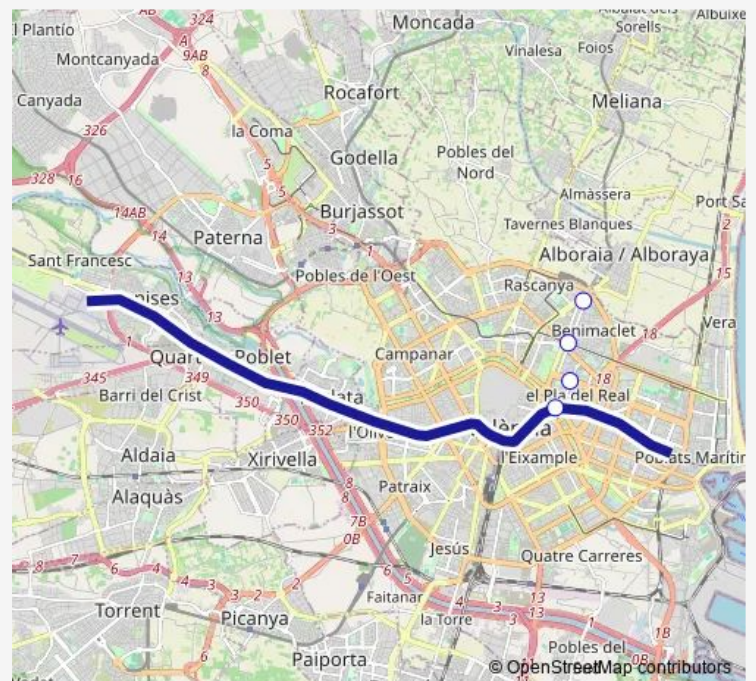

### Direction

undefined — undefined

0 stops

[Open route schedule](#)

### Route info

Direction:

Stops: 0

Trip Duration: — min

5 — 5 - Machado - Alameda

**Direction**

Alameda — Machado

4 stops

## Route info

Direction: Alameda

Stops: 4

Trip Duration: 0 hour 6 min

**Direction**

Machado — Alameda

4 stops

[Open route schedule](#)

**Route info**

Direction: Alameda

Stops: 4

Trip Duration: 0 hour 5 min

5 Metro time schedules and route maps are available in an offline PDF at [busmaps.com](https://busmaps.com). Use the [busmaps.com](https://busmaps.com) website to see live bus times, train schedule or subway schedule, and step-by-step directions for all public transit in Valencia