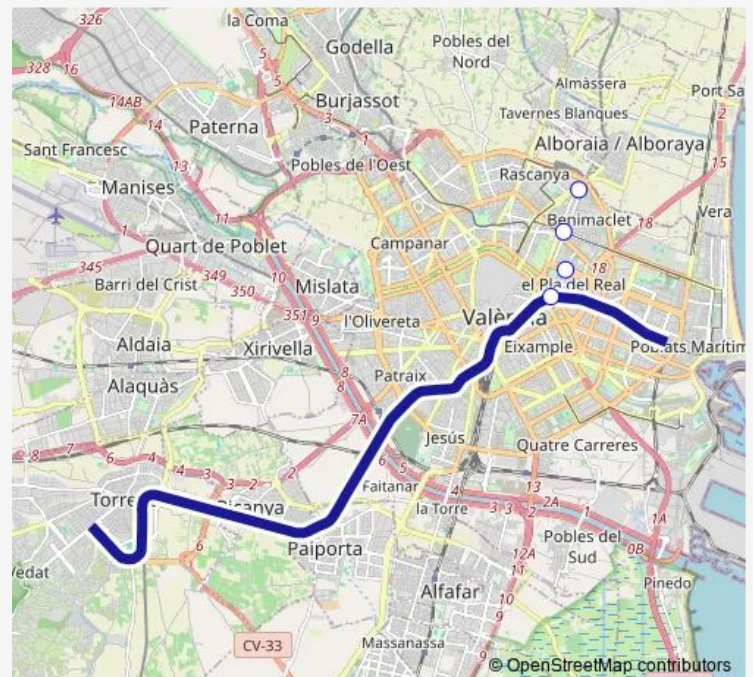

Metro 5 5 - Machado - Alameda

[Go to website](#)

Direction

undefined — undefined

0 stops

[Open route schedule](#)

Route schedule

undefined — undefined

Monday	—
Tuesday	—
Wednesday	—
Thursday	—
Friday	—
Saturday	—
Sunday	06:40

Route info

Direction:

Stops: 0

Trip Duration: — min

5 — 5 - Torrent Av. a Marítim - Serreria

Direction

Alameda — Machado

4 stops

[Open route schedule](#)

Alameda

Facultats - Manuel Broseta

Benimaclet

Machado

Route schedule

Alameda — Machado

Monday	—
Tuesday	—
Wednesday	—
Thursday	—
Friday	—
Saturday	—
Sunday	22:45-23:05

Route info

Direction: Alameda

Stops: 4

Trip Duration: 0 hour 5 min

5 Metro time schedules and route maps are available in an offline PDF at busmaps.com. Use the busmaps.com website to see live bus times, train schedule or subway schedule, and step-by-step directions for all public transit in Valencia