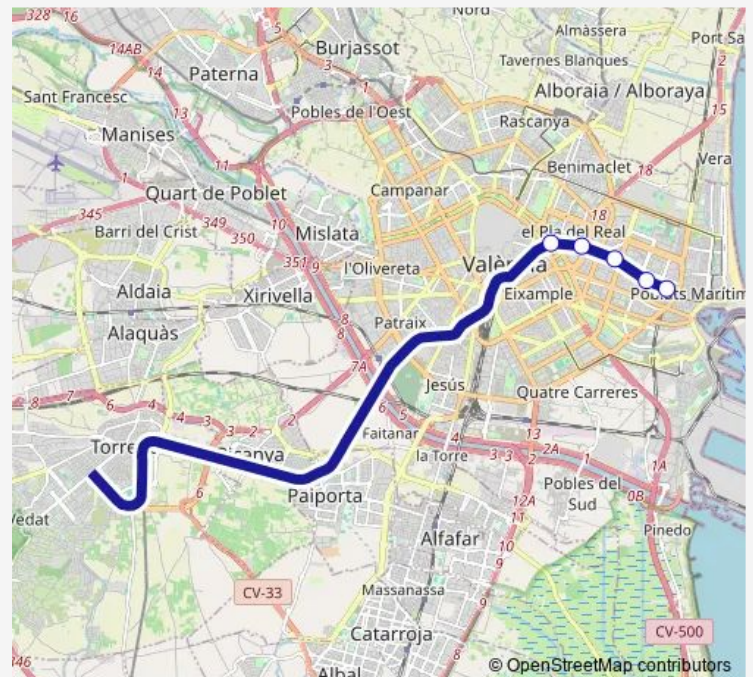

Metro 5 5 - Marítim - Alameda

[Go to website](#)

Direction

Marítim — Alameda

5 stops

[Open route schedule](#)

Marítim

Ayora

Amistat

Aragó

Alameda

Route schedule

Marítim — Alameda

Monday	23:36
Tuesday	23:36
Wednesday	23:36
Thursday	23:36
Friday	23:36
Saturday	23:36
Sunday	22:36-22:56

Route info

Direction: Marítim

Stops: 5

Trip Duration: 0 hour 7 min

5 — 5 - Torrent Av. a Marítim - Serreria

Direction

undefined — undefined

0 stops

[Open route schedule](#)

Route schedule

undefined — undefined

Monday	—
Tuesday	—
Wednesday	—
Thursday	—
Friday	—
Saturday	—
Sunday	06:48

Route info

Direction:

Stops: 0

Trip Duration: — min

5 Metro time schedules and route maps are available in an offline PDF at busmaps.com. Use the busmaps.com website to see live bus times, train schedule or subway schedule, and step-by-step directions for all public transit in Valencia