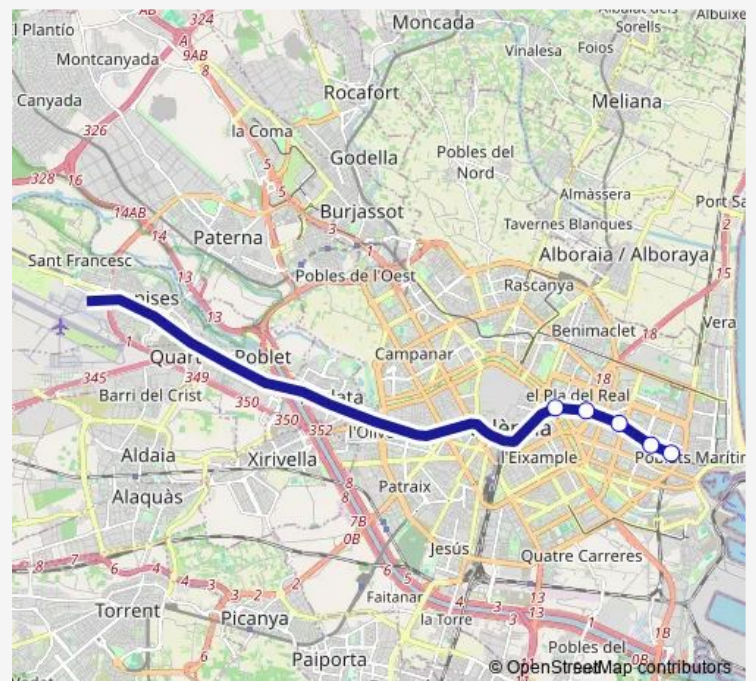

### Direction

Alameda — Marítim

5 stops

[Open route schedule](#)

Alameda

Aragó

Amistat

Ayora

### Route schedule

Alameda — Marítim

Monday 05:33-09:08

Tuesday 05:33-07:01

Wednesday 05:33-07:01

Thursday 05:33-09:08

Friday 05:33-09:08

Saturday 05:30-09:08

### Route info

Direction: Alameda

Stops: 5

Trip Duration: 0 hour 7 min

5 — 5 - Marítim - Alameda

**Direction**

Marítim — Alameda

5 stops

## Route info

Direction: Alameda

Stops: 5

Trip Duration: 0 hour 8 min

5 Metro time schedules and route maps are available in an offline PDF at [busmaps.com](https://busmaps.com). Use the [busmaps.com](https://busmaps.com) website to see live bus times, train schedule or subway schedule, and step-by-step directions for all public transit in Valencia