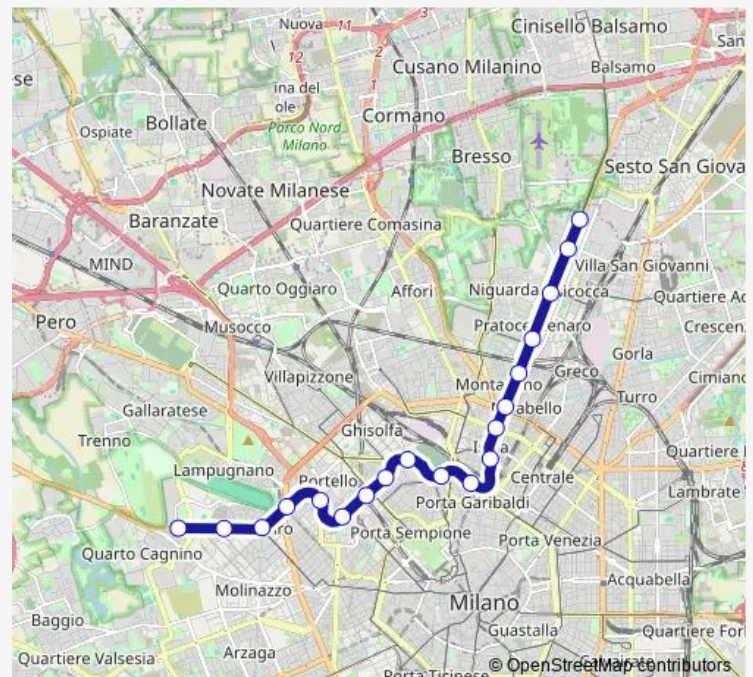

SAN Siro Stadio

Route schedule

Bignami — SAN Siro Stadio

Monday	05:40-00:01 ⁺¹
Tuesday	05:40-00:01 ⁺¹
Wednesday	05:40-00:01 ⁺¹
Thursday	05:40-00:01 ⁺¹
Friday	05:40-00:01 ⁺¹
Saturday	05:40-00:01 ⁺¹
Sunday	06:00-00:01 ⁺¹

Route info

Direction: Bignami

Stops: 19

Trip Duration: 0 hour 27 min

5 — m5 - linea lilla

Direction

SAN Siro Stadio — Bignami

19 stops

[Open route schedule](#)

SAN Siro Stadio

SAN Siro Ippodromo

Segesta

Lotto M5

Portello

TRE Torri

Domodossola

Wednesday 05:40-24:00

Thursday 05:40-24:00

Friday 05:40-24:00

Saturday 05:40-24:00

Sunday 06:00-24:00

Route info

Direction: SAN Siro Stadio

Stops: 19