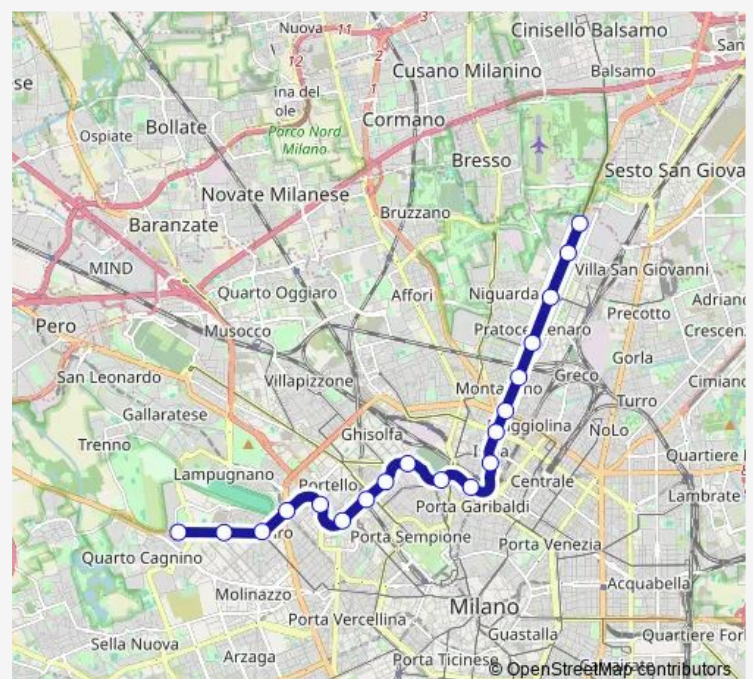

Domodossola

TRE Torri

Portello

Lotto M5

Segesta

SAN Siro Ippodromo

SAN Siro Stadio

### Route schedule

Bignami — SAN Siro Stadio

Monday	05:40-00:01 <sup>+1</sup>
Tuesday	05:40-00:01 <sup>+1</sup>
Wednesday	05:40-00:01 <sup>+1</sup>
Thursday	05:40-00:01 <sup>+1</sup>
Friday	05:40-00:01 <sup>+1</sup>
Saturday	05:40-00:01 <sup>+1</sup>
Sunday	06:00-00:01 <sup>+1</sup>

### Route info

Direction: Bignami

Stops: 19

Trip Duration: 0 hour 27 min

5 — m5 - linea lilla