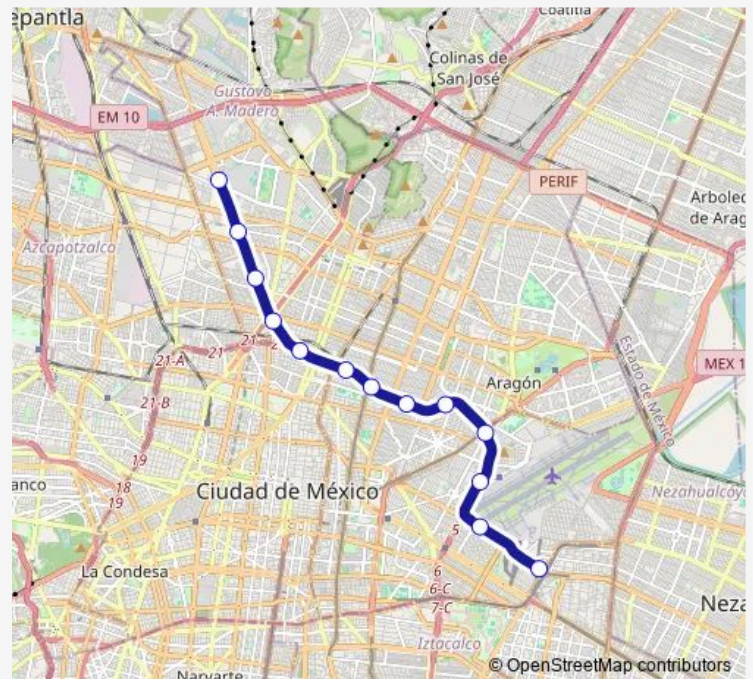

Thursday 00:00

Friday 00:00

Saturday 00:00

Sunday 00:00

Route info

Direction: Pantitlán

Stops: 13

Trip Duration: 0 hour 24 min