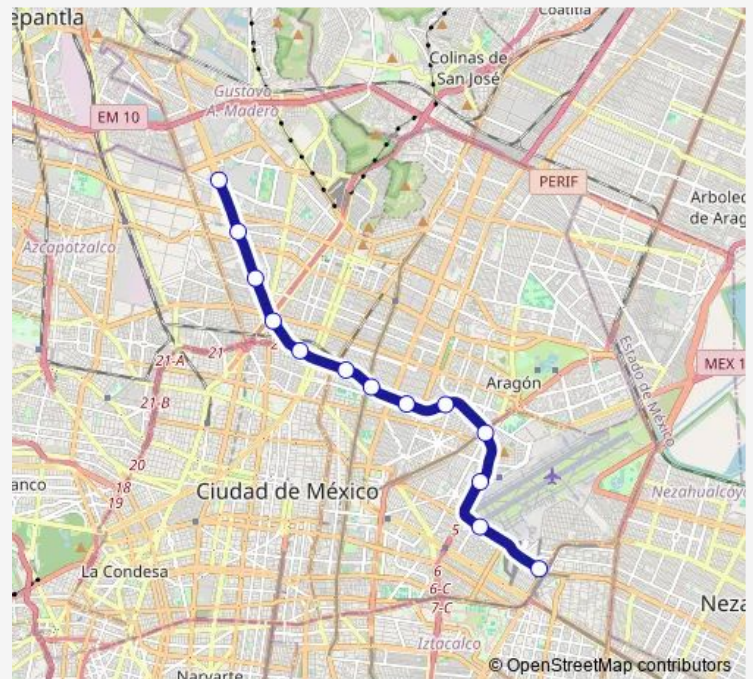

Thursday 00:00

Friday 00:00

Saturday 00:00

Sunday 00:00

Route info

Direction: Pantitlán

Stops: 13

Trip Duration: 0 hour 24 min