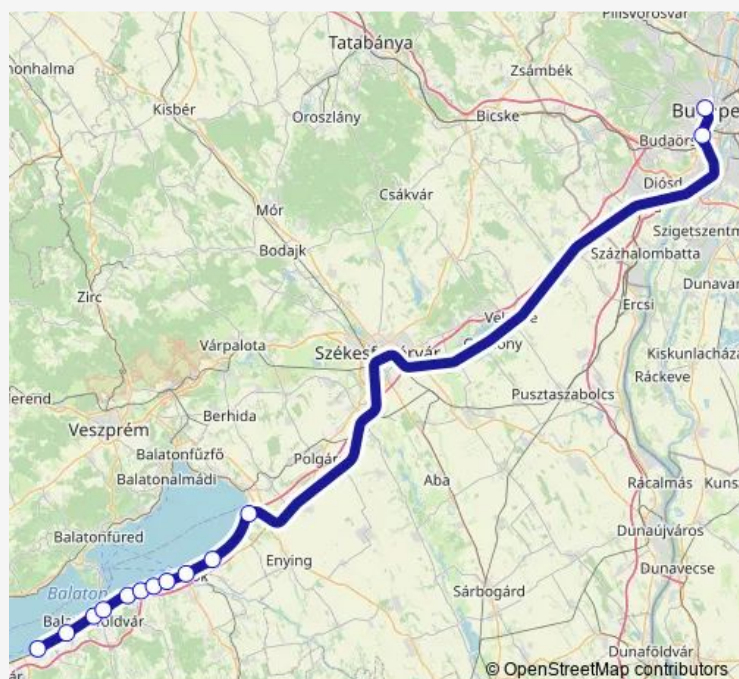

### Direction

Balatonszemes — Budapest-Déli

13 stops

[Open route schedule](#)

Balatonszemes

Balatonszárszó

Balatonföldvár

Szántód-Kőröshegy

### Route schedule

Balatonszemes — Budapest-Déli

Monday	18:50
Tuesday	—
Wednesday	—
Thursday	—
Friday	—
Saturday	18:50
Sunday	18:50

### Route info

Direction: Balatonszemes

Stops: 13

Trip Duration: 2 hour 4 min

S 18711

S 18711 Rail time schedules and route maps are available in an offline PDF at [busmaps.com](https://busmaps.com). Use the [busmaps.com](https://busmaps.com) website to see live bus times, train schedule or subway schedule, and step-by-step directions for all public transit in Siofok