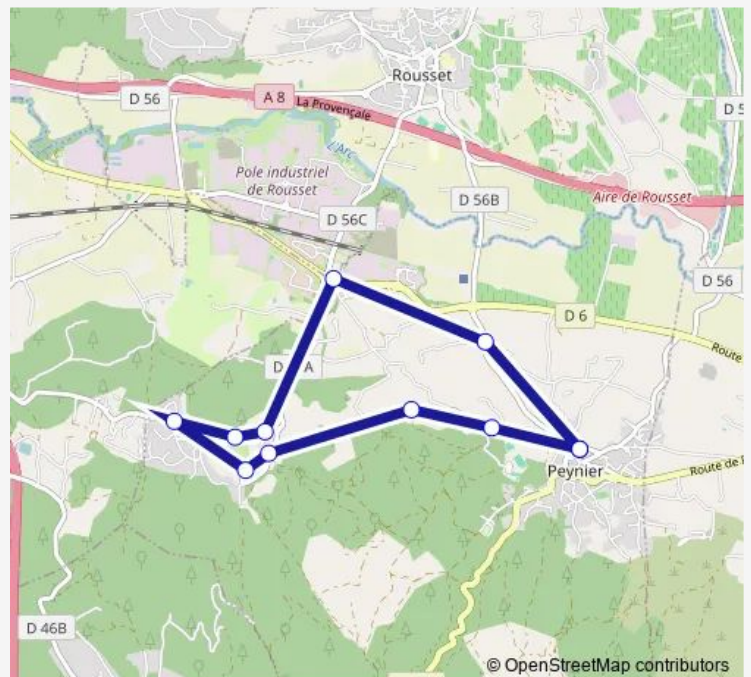

Direction

Ecole Jean Jaures — Ecole Jean Jaures

11 stops

[Open route schedule](#)

- Ecole Jean Jaures
- Le Vieux Moulin
- La Corneirelle
- Les Garrigues
- Boudian
- Domaine des Michels
- Les Michels
- Les Michels Bas 2
- Les Chaurets
- La Garenne
- Ecole Jean Jaures

Route schedule

Ecole Jean Jaures — Ecole Jean Jaures

Monday	07:45-16:40
Tuesday	07:45-16:40
Wednesday	—
Thursday	07:45-16:40
Friday	07:45-16:40
Saturday	—
Sunday	—

Route info

Direction: Ecole Jean Jaures

Stops: 11

Trip Duration: 0 hour 32 min

2800 — Peynier - Primaires et Maternelles

2800 Bus time schedules and route maps are available in an offline PDF at busmaps.com. Use the busmaps.com website to see live bus times, train schedule or subway schedule, and step-by-step directions for all public transit in Marseille