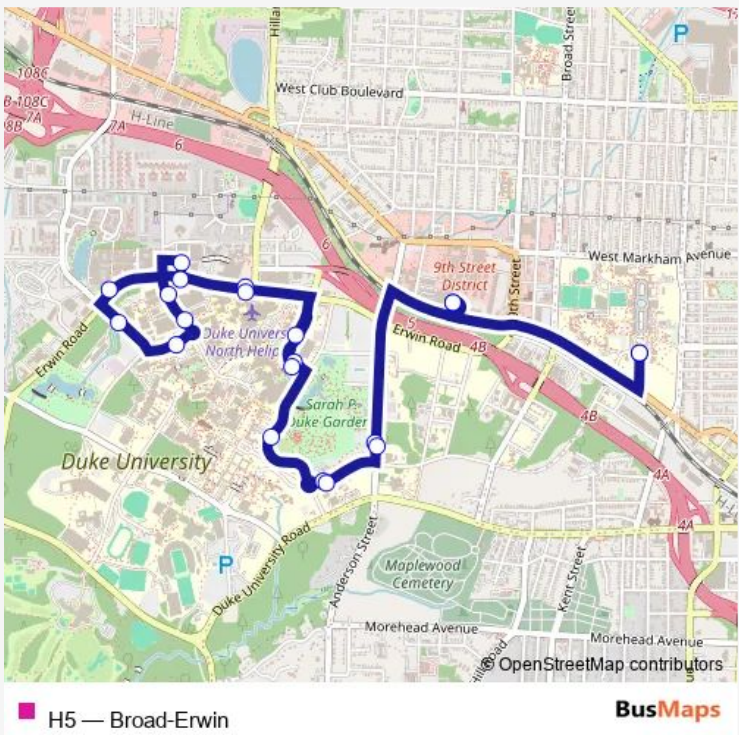

Bus H5 Broad-Erwin

[Go to website](#)

Direction
 Perry St at 705 Broad Street Bldg — Perry St at 705 Broad Street Bldg
 28 stops
[Open route schedule](#)

- Perry St at 705 Broad Street Bldg
- Shops at Erwin Mill
- Erwin Square
- Anderson St at Campus Dr Lot (Southbound)
- Campus Dr at Chapel Circle (Admissions)
- Flowers Dr at Duke Gardens (Nb)
- Trent Dr at Duke Hospital South (Wb)
- Erwin Rd at Fulton St (VA Hospital)
- Hock Plaza (2424 Erwin Rd)
- Erwin Rd at Lasalle St (Wb)
- Erwin Rd at Lambeth Cir (Erwin Terraces)
- Erwin Rd at Lenox Baker Children's Hospital
- Duke Center For Living Campus
- Duke Dialysis Center
- Towerview at Circuit Dr
- Circuit Dr at F.E.L. Labs (Eastbound)
- Circuit Dr at North Building
- Research Dr at Gsrb 2 (Northbound)
- Research Dr at Erwin Rd (Eye Center Garage)
- Erwin Rd at Research Dr
- Erwin Rd at Fulton St (Duke University Hospital)

Route info
 Direction: Perry St at 705 Broad Street Bldg
 Stops: 28
 Trip Duration: 0 hour 45 min

Trent Dr at School of Nursing (Southbound)

Trent Dr at Duke Hospital South (Eb)

Flowers Dr at Trent Hall (Nb)

Friday 10:10-14:50

Saturday —

Sunday —

Route info

Direction: East Campus (Washington Duke Statue)

Stops: 21

Trip Duration: 0 hour 35 min

Direction

Saturday —

Sunday —

Route info

Direction: Perry St at 705 Broad Street Bldg

Stops: 28

Trip Duration: 0 hour 40 min

Trent Dr at Duke Hospital South (Eb)

Flowers Dr at Trent Hall (Nb)