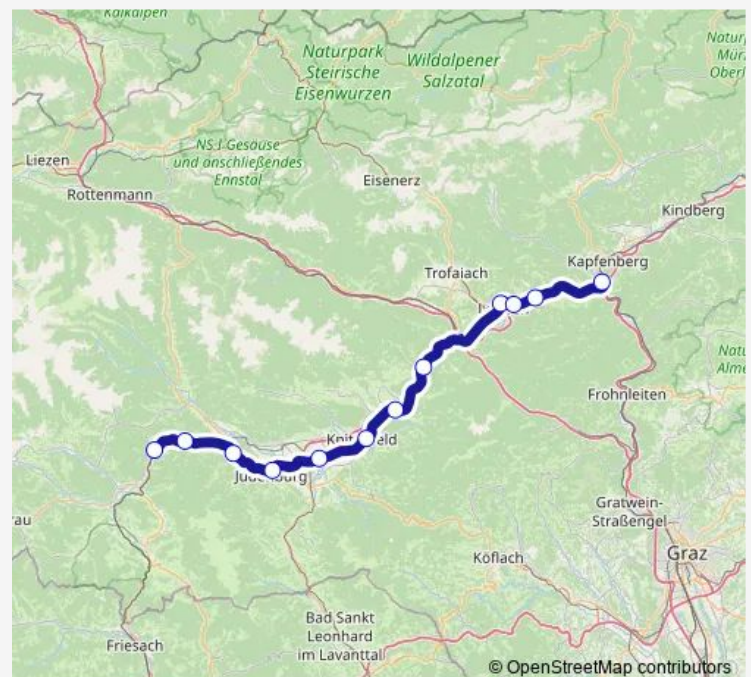

Friday 05:48

Saturday —

Sunday —

Route info

Direction: Unzmarkt Bahnhof 1

Stops: 12

Trip Duration: 1 hour 7 min

■ 600-M