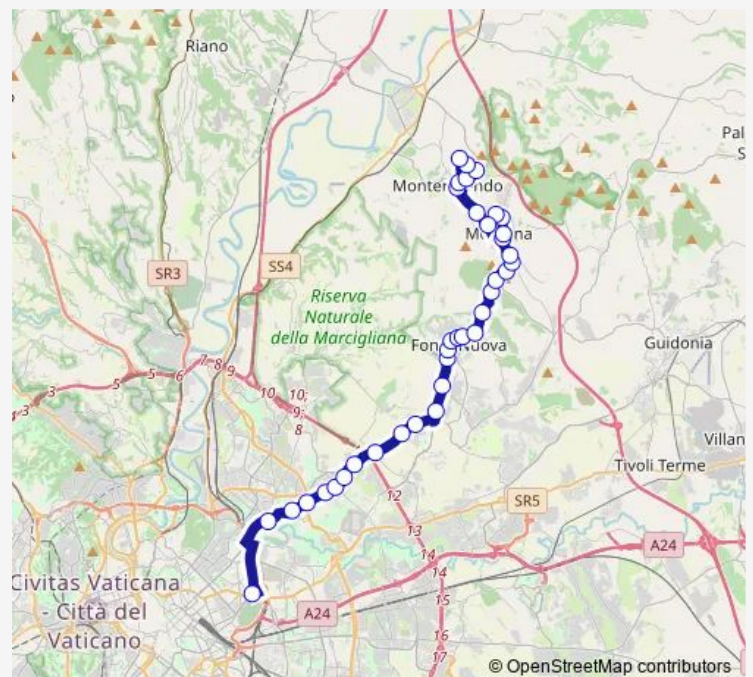

Monday 07:20-08:00

Tuesday 07:20-08:00

Wednesday 07:20-08:00

Thursday 07:20-08:00

Friday 07:20-08:00

Saturday —

Sunday —

Route info

Direction: Roma | Stazione Tiburtina FS # f15136

Stops: 37

Trip Duration: 1 hour 0 min

Roma Tiburtina - Monterotondo # Mr801d

Fonte Nuova | Parco Trentani # f13912

Mentana | Via Nomentana Via Romitorio # f13913