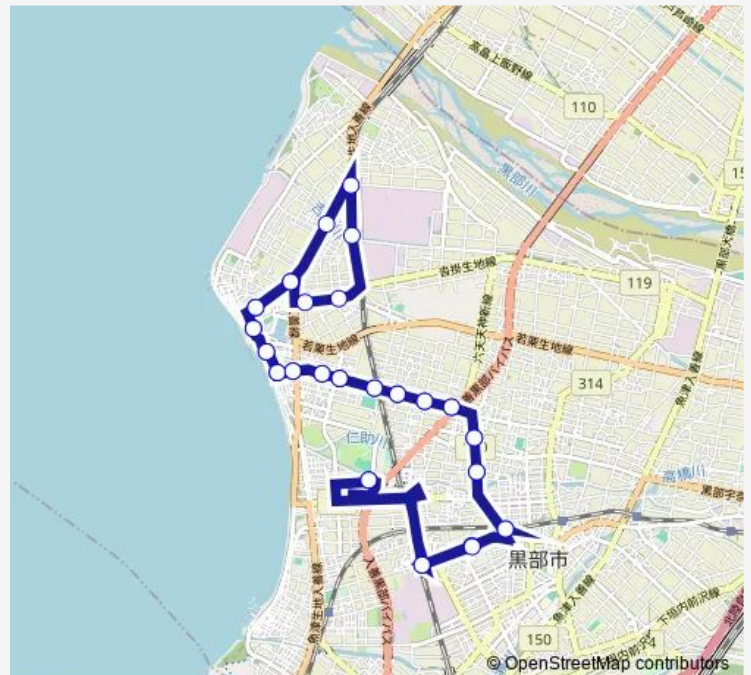

吉田

生地駅

吉田科学館前

Route schedule

道の駅kokoくろべ — 道の駅kokoくろべ

Monday 10:28-14:28

Tuesday 10:28-14:28

Wednesday 10:28-14:28

Thursday 10:28-14:28

Friday 10:28-14:28

Saturday 10:28-14:28

Sunday 10:28-14:28

Route info

Direction: 道の駅kokoくろべ

Stops: 41

Trip Duration: 1 hour 2 min

Thursday 08:28

Friday 08:28

Saturday 08:28

Sunday 08:28

Route info

Direction: 黒部駅前

Stops: 40

Trip Duration: 0 hour 57 min

Saturday

09:28-13:28

Sunday

09:28-13:28

Route info

Direction: 道の駅kokoくろべ

Stops: 51

Trip Duration: 1 hour 12 min