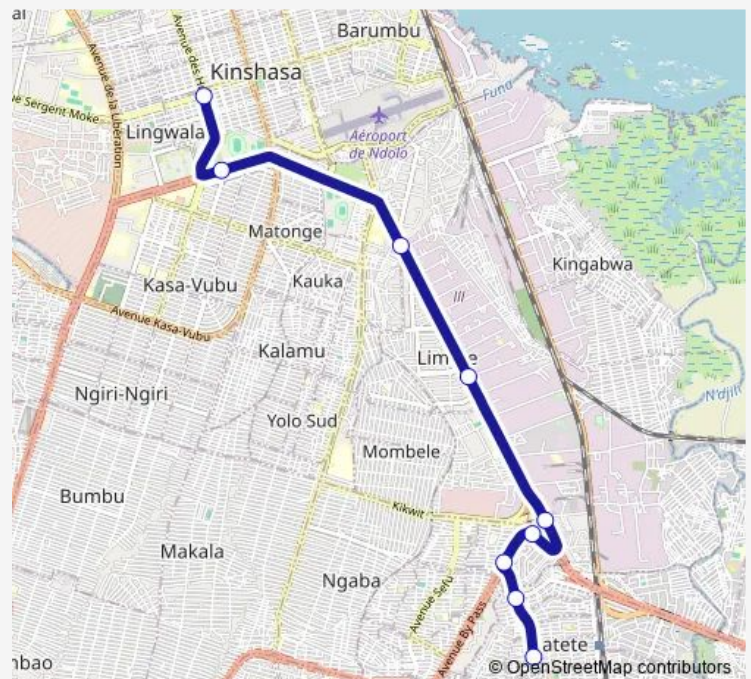

Bus Huilerie_ TO _ Matete

[Go to website](#)

Direction

unknown — huilerie

9 stops

[Open route schedule](#)

unknown

unknown

unknown

unknown

unknown

12eme rue limete

saint Raphaël

unknown

huilerie

Route schedule

Route info

Direction: unknown

Stops: 9

Trip Duration: 0 hour 32 min

■ Huilerie_ TO _ Matete

Direction

unknown — unknown

7 stops

[Open route schedule](#)

unknown

1ere rue limete

2eme rue limete

10eme rie limete

unknown

complexe scolaire Lukeni

unknown