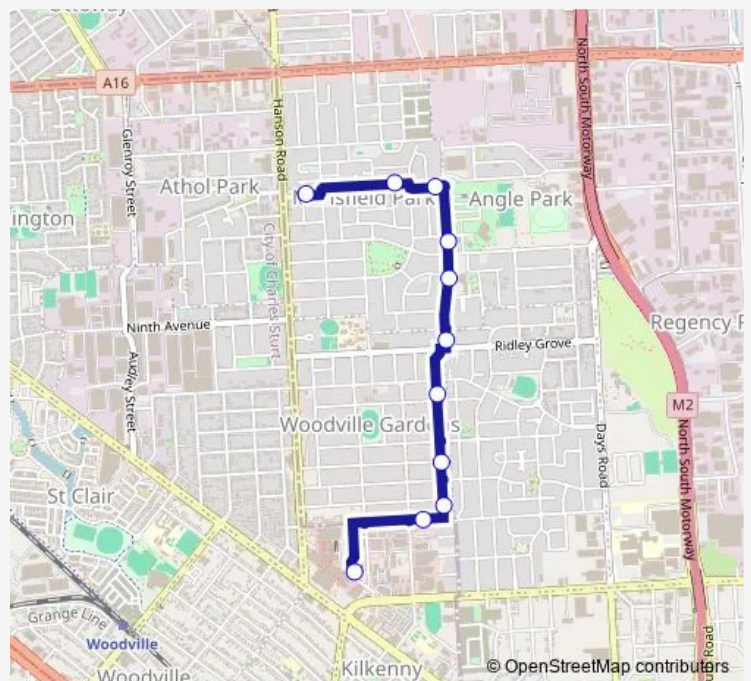

Bus 251A Mansfield Park to Arndale Centre Interchange

[Go to website](#)

Direction

Stop 29 Medika Blvd - North side — Zone D Arndale Interchange

11 stops

[Open route schedule](#)

Stop 29 Medika Blvd - North side

Stop 28 Medika Blvd - North side

Stop 27A Medika Blvd - North side

Stop 27 Trafford St - East side

Stop 26A Trafford St - East side

Stop 26 Trafford St - East side

Stop 25A Liberty Gr - East side

Stop 25 Liberty Gr - East side

Stop 24B Liberty Gr - East side

Stop 24A First Ave - South side

Zone D Arndale Interchange

Route schedule

Stop 29 Medika Blvd - North side — Zone D Arndale Interchange

Monday 05:43-22:48

Tuesday 05:43-22:48

Wednesday 05:43-22:48

Thursday 05:43-22:48

Friday 05:43-22:48

Saturday 06:57-22:37

Sunday 17:21-22:37

Route info

Direction: Stop 29 Medika Blvd - North side

Stops: 11

Trip Duration: 0 hour 9 min

251A — Mansfield Park to Arndale Centre Interchange