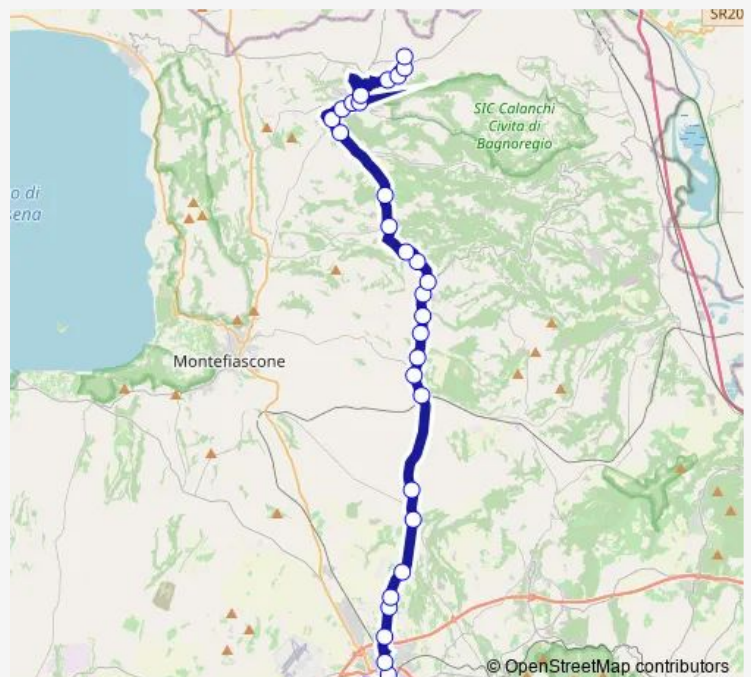

Monday 17:20

Tuesday 17:20

Wednesday —

Thursday 17:20

Friday 17:20

Saturday 17:20

Sunday —

**Route info**

Direction: VITERBO | Riello # f641

Stops: 33

Trip Duration: 0 hour 40 min

Viterbo - Lubriano # Vt97a

Viterbo | Pratoleva # f1279

Bagnoregio | Sterpeti # f1225

Bagnoregio | Via Bagnorese (Km 7) # f1230

Bagnoregio | Ponzano # f1231