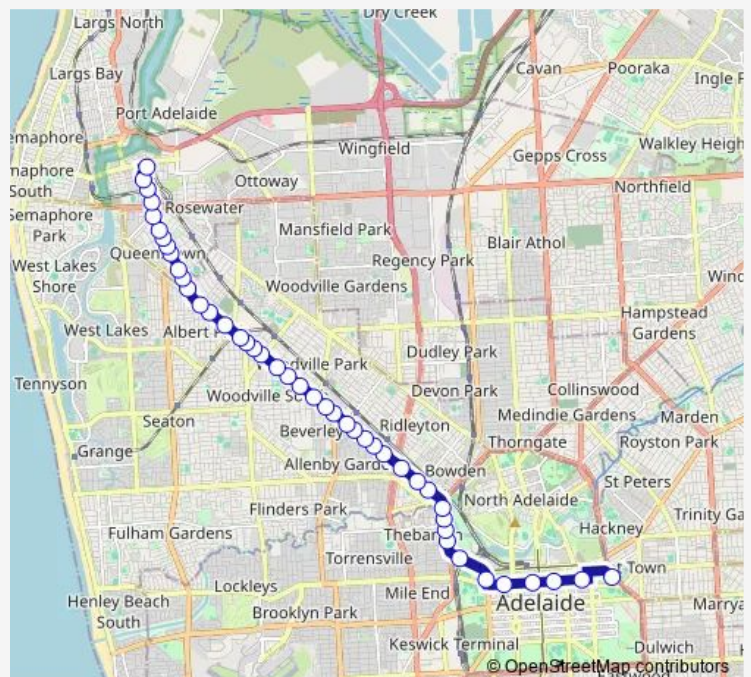

Stop X1 West Tce - West side

Stop 1 Port Rd - South side

Stop 2 Port Rd - West side

Stop 3 Port Rd - West side

Stop 4 Port Rd - West side

Stop 5 Port Rd - West side

Stop 6 Port Rd - South side

Stop 7 Port Rd - South side

Stop 9 Port Rd - South side

Stop 10 Port Rd - South West side

Stop 11 Port Rd - South side

Stop 12 Port Rd - South side

Route schedule

Stop O3 Hutt Rd - West side — Zone B Port Dock Interchange

Monday 21:58-22:58

Tuesday 21:58-22:58

Wednesday 21:58-22:58

Thursday 21:58-22:58

Friday 21:58-22:58

Saturday —

Sunday —

Route info

Direction: Stop O3 Hutt Rd - West side

Stops: 48

Trip Duration: 0 hour 35 min

150P — City to Port Adelaide Interchange

Stop 13 Port Rd - South West side

Stop 14 Port Rd - South side

Stop 15 Port Rd - South West side

Stop 16 Port Rd - South West side