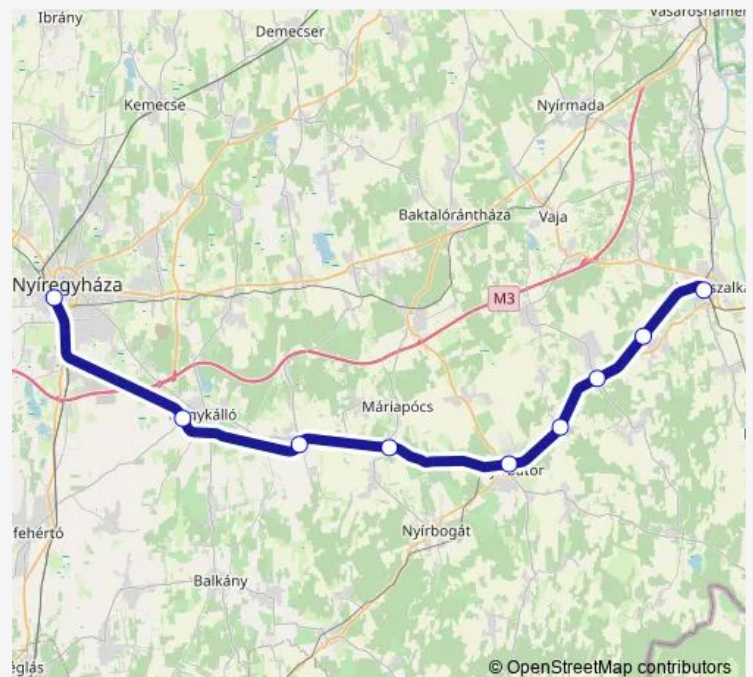

Direction

Nyíregyháza — Mátészalka

9 stops

[Open route schedule](#)

Nyíregyháza

Nagykálló

Kállósemjén

Máriapócs

Nyírbátor

Nyírcsászári

Hodász

Nyírmeggyes

Mátészalka

Route schedule

Nyíregyháza — Mátészalka

Monday 08:20-08:31

Tuesday 08:20-08:31

Wednesday 08:20-08:31

Thursday 08:20-08:31

Friday 08:20-08:31

Saturday 08:20-08:31

Sunday 08:20-08:31

Route info

Direction: Nyíregyháza

Stops: 9

Trip Duration: 1 hour 31 min

36112 Rail time schedules and route maps are available in an offline PDF at busmaps.com. Use the busmaps.com website to see live bus times, train schedule or subway schedule, and step-by-step directions for all public transit in Nyirbator