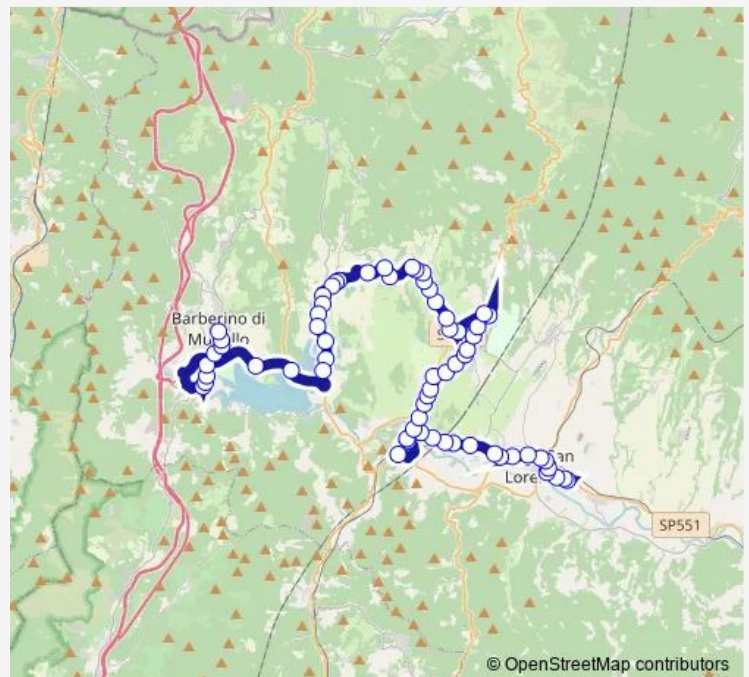

Borgonuovo

Pian Di Valico 2_V

Pianvallico 1_V

Route schedule

Borgo San Lorenzo Scuole Caiani — Barberino Centro Cavour

Monday	13:15-14:15
Tuesday	13:15-14:15
Wednesday	13:15-14:15
Thursday	13:15-14:15
Friday	13:15-14:15
Saturday	12:15
Sunday	—

Route info

Direction: Borgo San Lorenzo Scuole Caiani

Stops: 58

Trip Duration: 0 hour 50 min

Pianvallico_V

Scarperia Kennedy_V

Fagna 1

Fagna_V