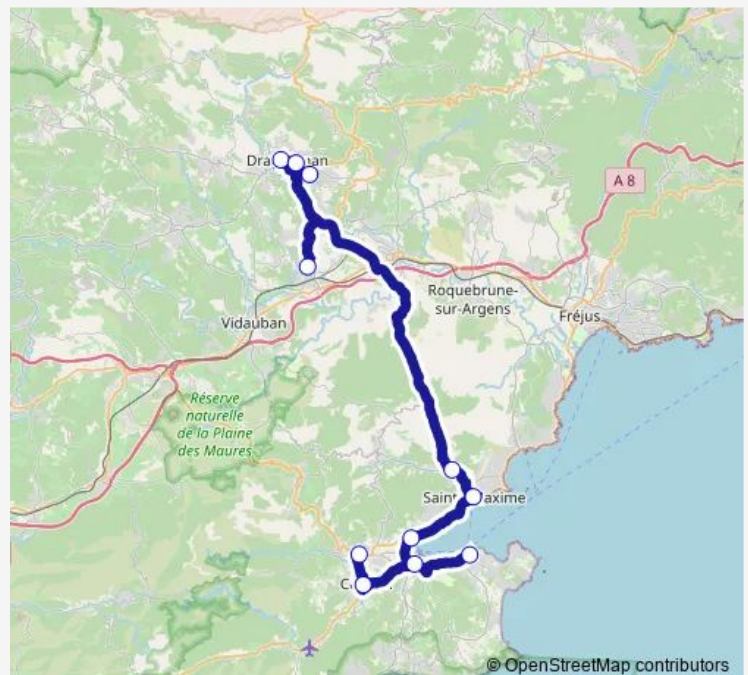

Lycee Agricole — Rond-Point de la Cooperative

Monday —

Tuesday —

Wednesday 12:40

Thursday —

Friday 16:50

Saturday —

Sunday —

Route info

Direction: Lycee Agricole

Stops: 11

Trip Duration: 2 hour 20 min

Direction

Rond-Point de la Cooperative — Lycee Agricole

11 stops

[Open route schedule](#)

Rond-Point de la Cooperative

Rond-Point de Kock

Gare Routiere

La Foux

Saint Pons

Theatre de la mer

Parc Aquatique

Lycee Blum

Thursday 06:05

Friday —

Saturday —

Sunday —

Route info

Direction: Rond-Point de la Cooperative

Stops: 11

Trip Duration: 1 hour 55 min