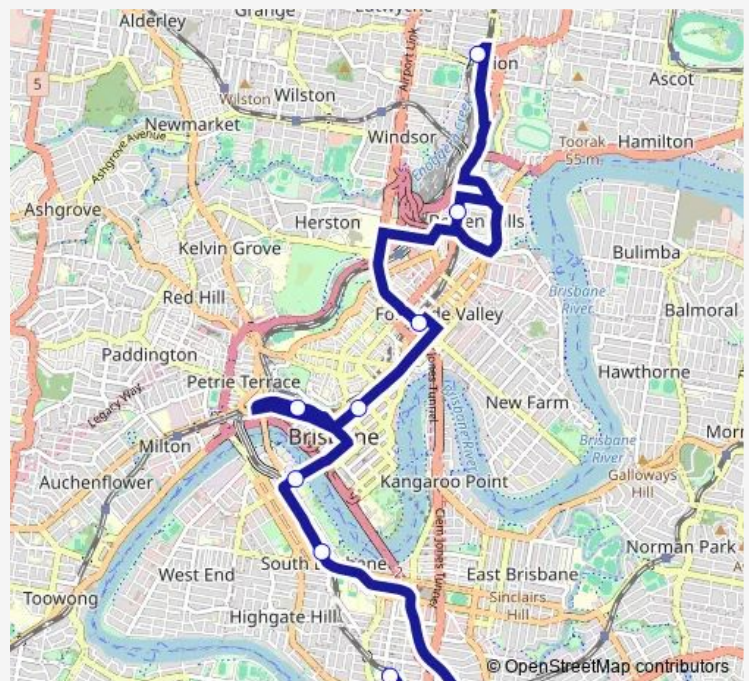

Grey St at South Brisbane station

Roma Street Stop 125 at Transit Centre

Edward Street Stop 141 near Ann St

Brunswick Street Stop 212

Abbotsford Rd at Bowen Hills

Route schedule

Boggo Road station, platform 5 — Abbotsford Rd at Bowen Hills

Monday 23:52-00:52⁺¹

Tuesday 23:52-00:52⁺¹

Wednesday 23:52-00:52⁺¹

Thursday 23:52-00:52⁺¹

Friday 23:52-00:52⁺¹

Saturday —

Sunday —

Route info

Direction: Boggo Road station, platform 5

Stops: 7

Trip Duration: 0 hour 35 min

R585 — City - Albion - Park Road (All Stations)

Direction

Boggo Road station, platform 5 — Ferny Grove station, stop B (Temporary)

Thursday 23:28-23:58

Friday 23:28-23:58

Saturday —

Sunday —

Route info

Direction: Albion station

Stops: 9

Trip Duration: 1 hour 39 min