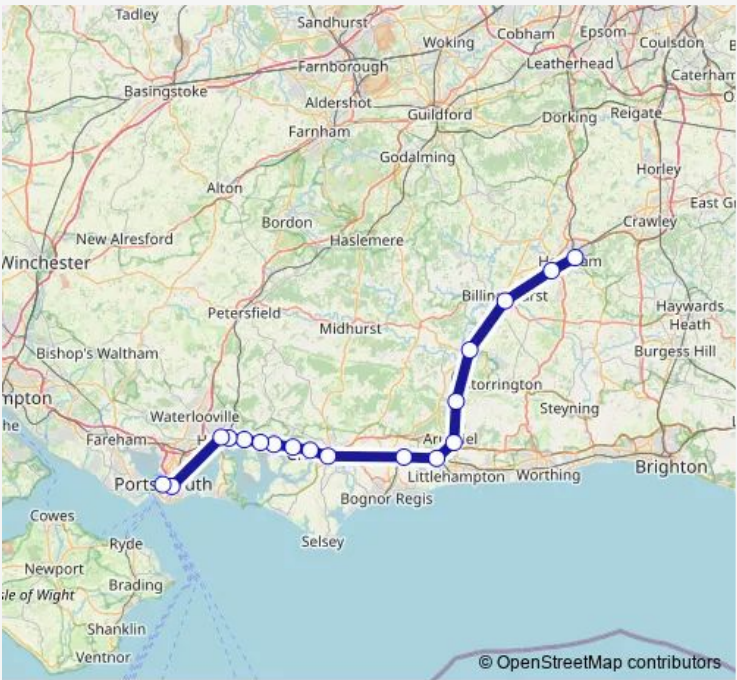

## Rail Replacement Bus Service Sn:Hrh->Pms SN replacement bus service from HRH to Pms

[Go to website](#)

**Direction**  
 Horsham — Portsmouth & Southsea  
 18 stops  
[Open route schedule](#)

- Horsham
- Christs Hospital
- Billingshurst
- Pulborough
- Amberley
- Arundel
- Ford
- Barnham
- Chichester
- Fishbourne
- Bosham
- Nutbourne
- Southbourne
- Emsworth
- Warblington
- Havant
- Fratton
- Portsmouth & Southsea

Route schedule  
 Horsham — Portsmouth & Southsea

Monday	22:28
Tuesday	22:28
Wednesday	22:28
Thursday	22:28
Friday	—
Saturday	—
Sunday	—

Route info  
 Direction: Horsham  
 Stops: 18  
 Trip Duration: 2 hour 55 min