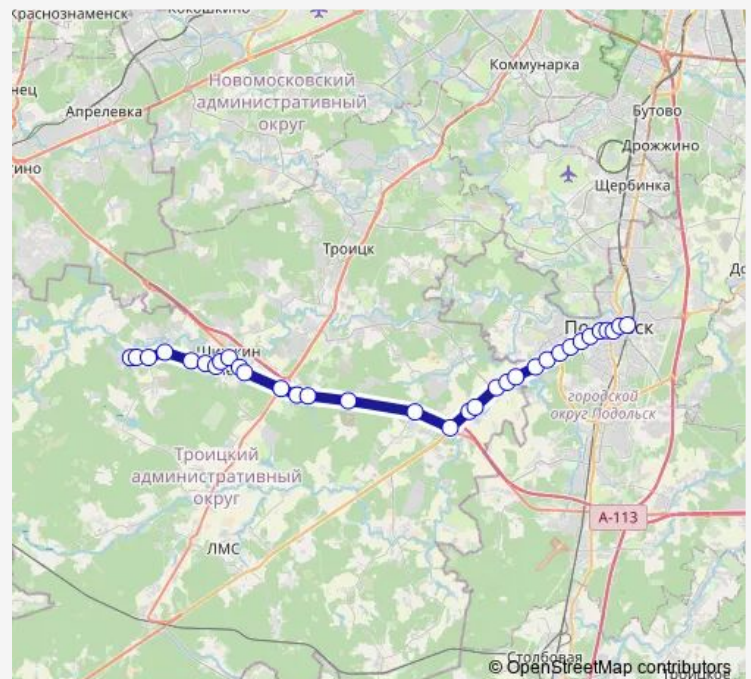

Thursday 07:06-20:50

Friday 07:06-20:50

Saturday 07:06-20:50

Sunday 07:06-20:50

Route info

Direction: Плёсково

Stops: 33

Trip Duration: 1 hour 10 min