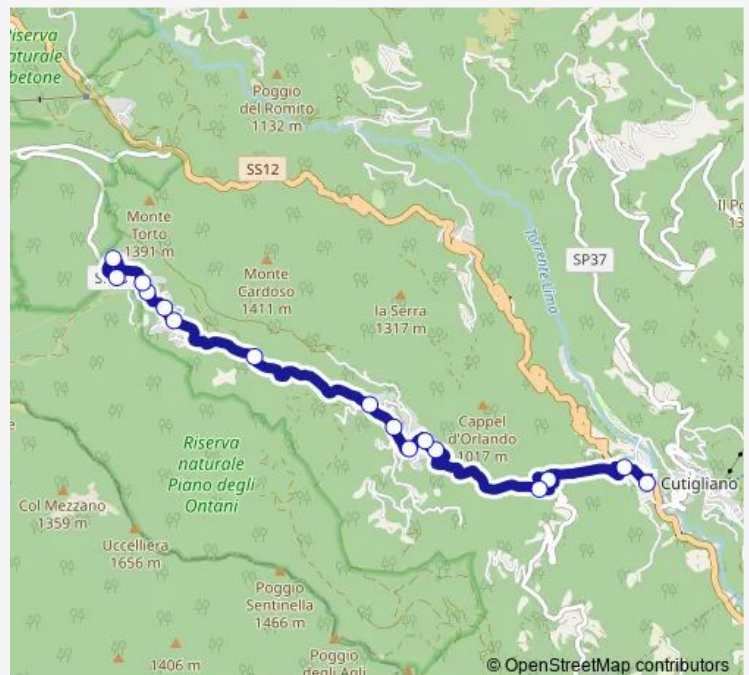

Bivio Faggeta

Pian Di Novello (Chiesa)

Pian Di Novello 1

Pian Di Novello 2

Albergo Alpino

Pianaccina

Route schedule

Casotti (Capolinea) — Pianaccina

Monday	07:23-14:20
Tuesday	07:23-14:20
Wednesday	07:23-14:20
Thursday	07:23-14:20
Friday	07:23-14:20
Saturday	12:45
Sunday	—

Route info

Direction: Casotti (Capolinea)

Stops: 16

Trip Duration: 0 hour 22 min

Thursday 07:52-15:07

Friday 07:52-15:07

Saturday 13:10

Sunday —

Route info

Direction: Pianaccina

Stops: 15

Trip Duration: 0 hour 23 min

Tuesday 14:10

Wednesday 14:10

Thursday 14:10

Friday 14:10

Saturday 14:10

Sunday —

Route info

Direction: Casotti (Capolinea)