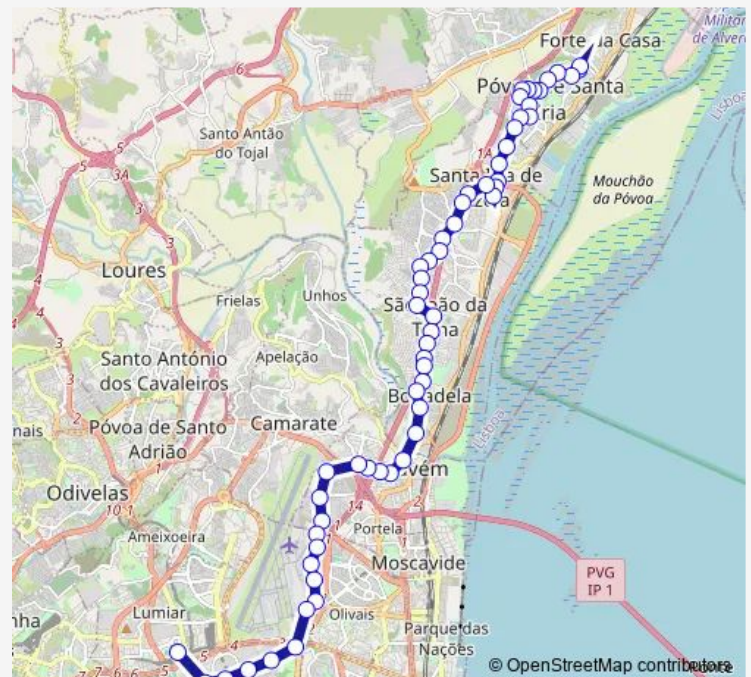

Bus 329 - Quinta da Piedade - Lisboa (Campo Grande)

[Go to website](#)

Direction

Qta Piedade (R Alviela Lte 37) — Lisboa (Campo Grande)

59 stops

[Open route schedule](#)

Qta Piedade (R Alviela Lte 37)

Qta Piedade (R Ant França Borges) Pq Infantil

Qta Piedade (R Ant França Borges 60)

Qta Piedade (R Franc Per Junior) (X) Pcta Alf Cunh

Qta Piedade (Av D Vic Af Valente) (X) (R D)

Urb Casal Serra (Av D Vic Afonso Valente 49)

Urb Casal Serra (R José Nog Vaz) Supermercados

Urb Casal Serra (R M Carlota Oliveira Lte 105)

Urb Casal Serra (R José Nog Vaz Lte 68)

Urb Casal Serra (R Sto Ant Bolonha)

Urb Casal Serra (R Sto Ant Bolonha Lte 48)

Urb Morgado (R Alb Sanches Castro)

Urb Morgado (R Batista Pereira 3)

Bº Quintais (R Eduar Veiga Araujo) Fte Pq Infantil

Bº Ariola (R Cap Henr Galvão) Café

Via Rara (R Olival 31)

Sta Iria Azóia (Av Sta Iria)

Sta Iria Azóia (R Franc Xavier)

Sta Iria Azóia (R Franc Xavier) Jardim Ary Santos

Sta Iria Azóia (R Angola) Café

Sta Iria Azóia (R Angola) Cpo Futebol

Route schedule

Qta Piedade (R Alviela Lte 37) — Lisboa (Campo Grande)

Monday 05:51-19:31

Tuesday 05:51-19:31

Wednesday 05:51-20:01

Thursday 05:51-19:31

Friday 05:51-19:31

Saturday —

Sunday —

Route info

Direction: Qta Piedade (R Alviela Lte 37)

Stops: 59

Trip Duration: 1 hour 3 min

329 - Quinta da Piedade - Lisboa (Campo Grande)

BusMaps