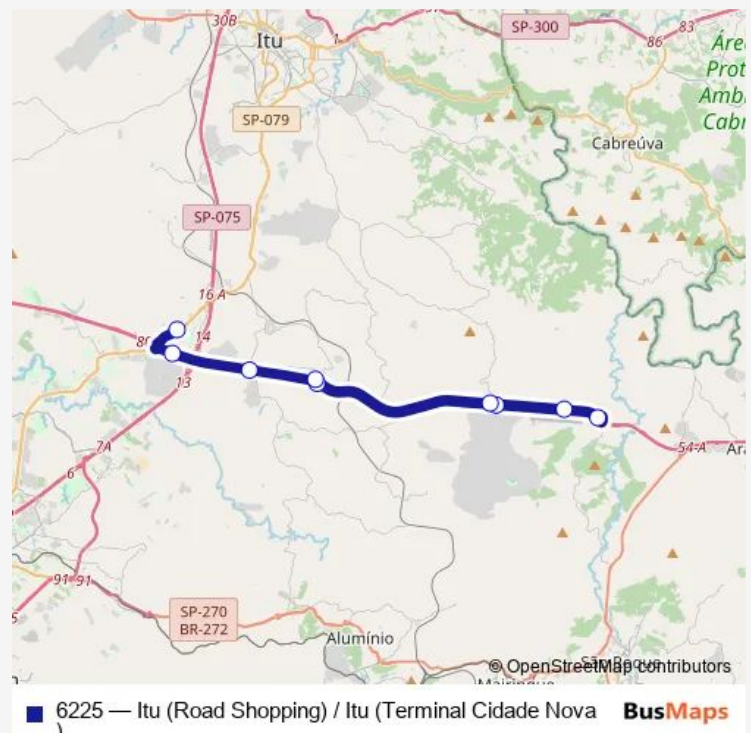

SP-280, 236

Road Shopping - rod. Pres. Castelo Branco

Route schedule

Terminal Cidade Nova -Pirapitingui — Road Shopping - rod. Pres. Castelo Branco

Monday 05:20-23:20

Tuesday 05:20-23:20

Wednesday 05:20-23:20

Thursday 05:20-23:20

Friday 05:20-23:20

Saturday 05:15-23:20

Sunday 05:15-23:22

Route info

Direction: Terminal Cidade Nova -Pirapitingui

Stops: 9

Trip Duration: 0 hour 45 min

Direction

Road Shopping - rod. Pres. Castelo Branco — Terminal Cidade Nova -Pirapitingui

5 stops

[Open route schedule](#)

Road Shopping - rod. Pres. Castelo Branco

BR-374, 32

Rodovia Waldomiro Corrêa de Camargo, 2028-2070