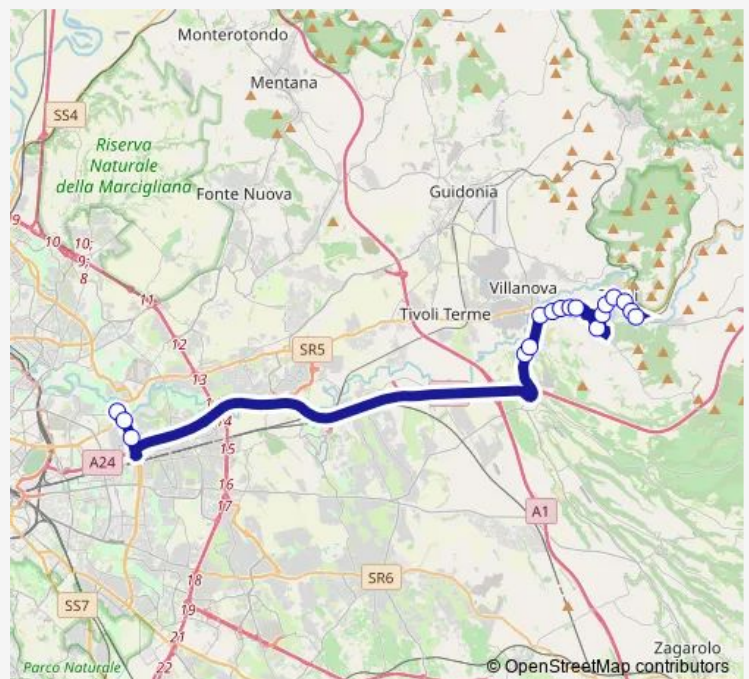

ROMA | Via Togliatti Via D'Onofrio # f9017

Tivoli | Via Maremmana Via Sabina # f12239

Tivoli | Via Maremmana (Villaggio Adriano) # f12240

Tivoli | Via Maremmana (Ponte Lucano) # f12242

Tivoli | Via Tiburtina Via Serena # f11895

Tivoli | Via Tiburtina Viale Arnaldi # f11909

TIVOLI | Piazzale Nazioni Unite # f8977

Tivoli | Via Empolitana (Ospedale) # f11834

Tivoli | Via Empolitana Via Toti # f11835

Tivoli | Largo Saragat Ist. L.Spallanzani # f00005

**Route schedule**

ROMA | Ponte Mammolo (Metro B) # f9014 — Tivoli | Largo Saragat Ist. L.Spallanzani # f00005

Monday	12:30-19:40
Tuesday	12:30-19:40
Wednesday	12:30-19:40
Thursday	12:30-19:40
Friday	12:30-19:40
Saturday	12:30-14:30
Sunday	—

**Route info**

Direction: ROMA | Ponte Mammolo (Metro B) # f9014

Stops: 17

Trip Duration: 1 hour 10 min

Roma Ponte Mammolo - Tivoli # Pi6a

Bus time schedules and route maps are available in an offline PDF at [busmaps.com](https://busmaps.com). Use the [busmaps.com](https://busmaps.com) website to see live bus times, train schedule or subway schedule, and step-by-step directions for all public transit in Tivoli