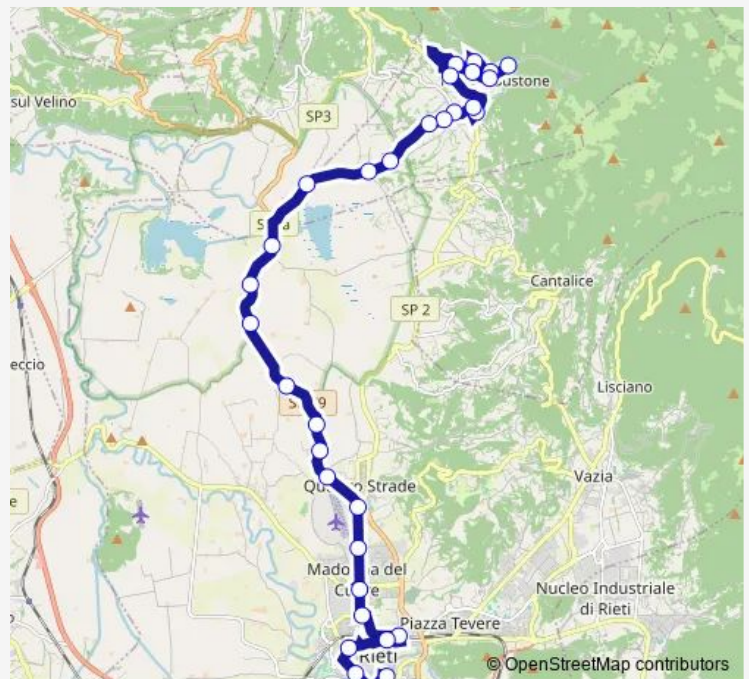

RIETI | San Nicola # f9214

RIETI | Via Ternana (Km 43) # f9216

RIETI | Via Ternana (Km 44) # f9217

Route schedule

POGGIO BUSTONE | Piazza Missioni Francescane # f9196 — Rieti | Piazza Cavour # f1068

Monday	14:50
Tuesday	14:50
Wednesday	14:50
Thursday	14:50
Friday	14:50
Saturday	07:00-15:30
Sunday	—

Route info

Direction: POGGIO BUSTONE | Piazza Missioni Francescane # f9196

Stops: 33

Trip Duration: 0 hour 50 min

Poggio Bustone - Rieti # Ri919d

RIETI | Basso Cottano # f9218

RIETI | Via Ternana Via Casale Monache # f9219