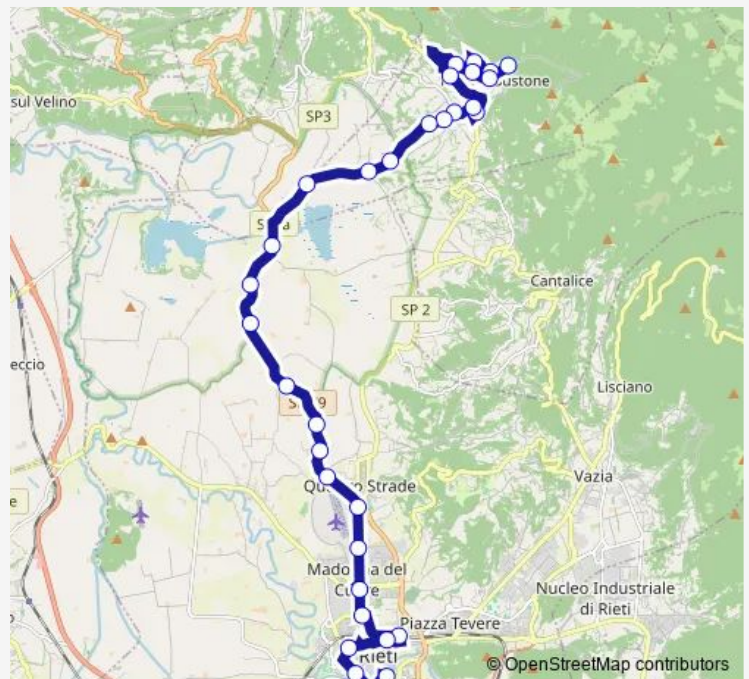

Rieti | Via Ternana (Km 43) # f9216

Rieti | Via Ternana (Km 44) # f9217

Route schedule

Poggio Bustone | Piazza Missioni Francescane # f9196 — Rieti | Piazza Cavour # f1068

Monday	14:50
Tuesday	14:50
Wednesday	14:50
Thursday	14:50
Friday	14:50
Saturday	07:00-15:30
Sunday	—

Route info

Direction: Poggio Bustone | Piazza Missioni Francescane # f9196

Stops: 33

Trip Duration: 0 hour 41 min

Poggio Bustone - Rieti # Ri919d

Rieti | Basso Cottano # f9218

Rieti | Via Ternana Via Casale Monache # f9219