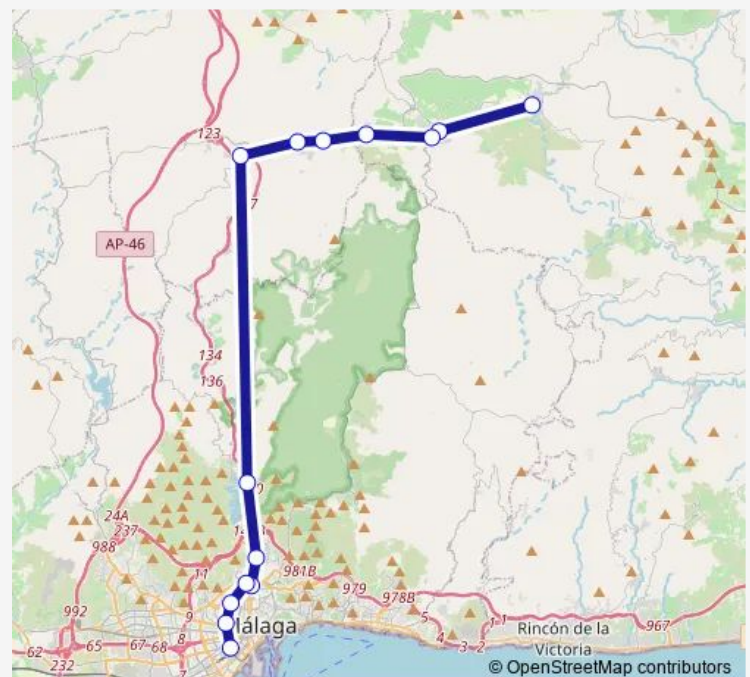

Gamarra

Malaga

Route schedule

Riogordo — Malaga

Monday 07:00-19:15

Tuesday 07:00-19:15

Wednesday 07:00-19:15

Thursday 07:00-19:15

Friday 07:00-19:15

Saturday 12:05

Sunday 12:05

Route info

Direction: Riogordo

Stops: 14

Trip Duration: 1 hour 0 min

ALSA - Riogor-Mal Bus time schedules and route maps are available in an offline PDF at busmaps.com. Use the busmaps.com website to see live bus times, train schedule or subway schedule, and step-by-step directions for all public transit in Malaga

The schedule is provided in the local timezone. Times with "(+1)" indicate departures on the next day.

PDF file created on 2025-01-16

2024 BusMaps.com - All Rights Reserved