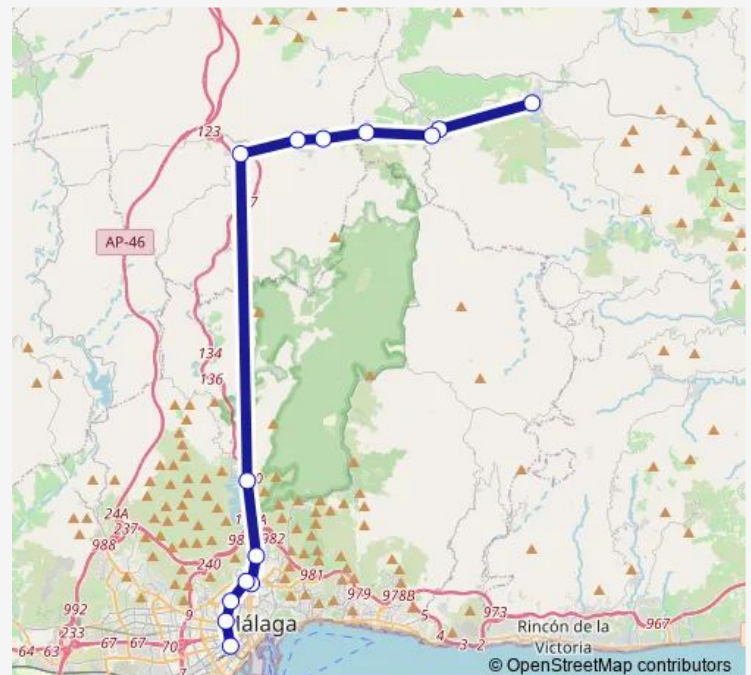

Gamarra

Malaga

Route schedule

Riogordo — Malaga

Monday 07:00-19:15

Tuesday 07:00-19:15

Wednesday 07:00-19:15

Thursday 07:00-19:15

Friday 07:00-19:15

Saturday 12:05-18:00

Sunday 12:05

Route info

Direction: Riogordo

Stops: 14

Trip Duration: 1 hour 5 min

Alsa - Riogor-Mal Bus time schedules and route maps are available in an offline PDF at busmaps.com. Use the busmaps.com website to see live bus times, train schedule or subway schedule, and step-by-step directions for all public transit in Malaga

The schedule is provided in the local timezone. Times with "(+1)" indicate departures on the next day.

PDF file created on 2025-02-26

2024 BusMaps.com - All Rights Reserved