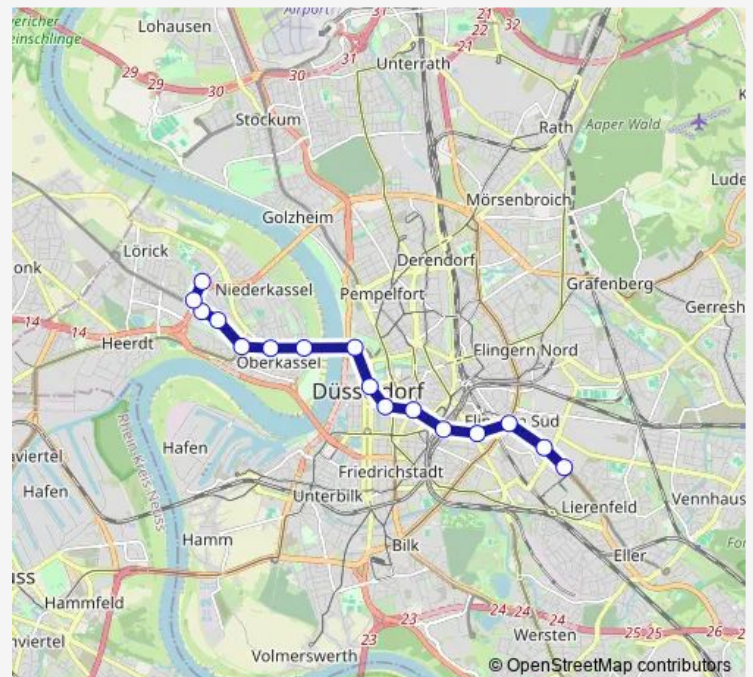

Metro U77

[Go to website](#)

Direction

D-Am Seestern — D-Lierenfeld Bf

16 stops

[Open route schedule](#)

D-Am Seestern

D-Prinzenallee

D-Oststraße U

Düsseldorf Hbf

D-Handelszentrum/Moskauer Str.

D-Kettwiger Straße U

D-Ronsdorfer Straße

D-Lierenfeld Bf

Route schedule

D-Am Seestern — D-Lierenfeld Bf

Direction: D-Am Seestern

Stops: 16

Trip Duration: 0 hour 21 min

■ U77

BusMaps

Direction

D-Lierenfeld Btf — D-Am Seestern

16 stops

Friday 20:29-20:59

Saturday 20:29-20:59

Sunday —

Route info

Direction: D-Lierenfeld Btf

Stops: 12

Trip Duration: 0 hour 16 min

Direction