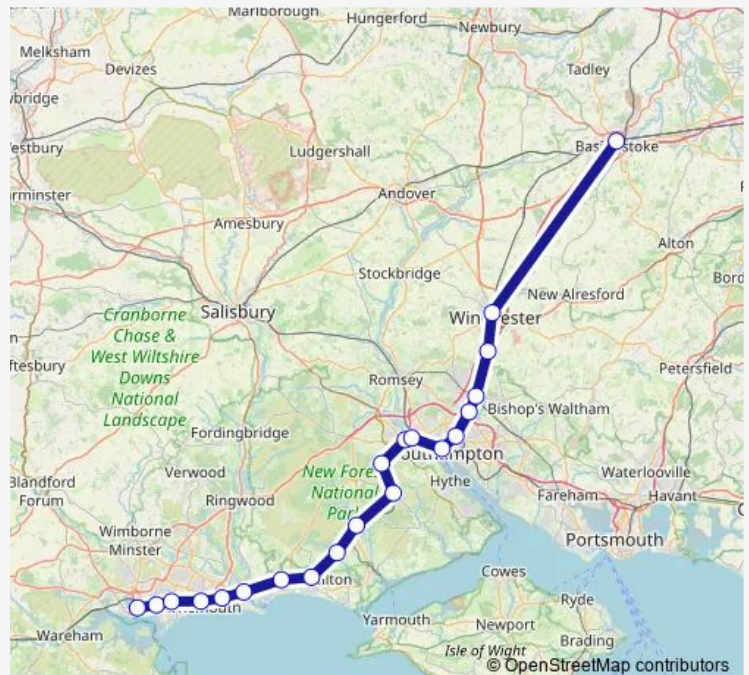

Rail Sw:Poo->Bsk SW train service from POO to Bsk

[Go to website](#)

Direction

Poole — Basingstoke

21 stops

[Open route schedule](#)

- Poole
- Parkstone (Dorset)
- Branksome
- Bournemouth
- Pokesdown
- Christchurch
- Hinton Admiral
- New Milton
- Sway
- Brockenhurst
- Beaulieu Road
- Ashurst New Forest
- Totton
- Redbridge (Hants)
- Southampton Central
- St Denys
- Southampton Airport Parkway
- Eastleigh
- Shawford
- Winchester
- Basingstoke

Route schedule

Poole — Basingstoke

Monday	17:50
Tuesday	17:50
Wednesday	17:50
Thursday	17:50
Friday	17:50
Saturday	—
Sunday	—

Route info

Direction: Poole

Stops: 21

Trip Duration: 1 hour 51 min

■ Sw:Poo->Bsk — SW train service from POO to Bsk

Sw:Poo->Bsk Rail time schedules and route maps are available in an offline PDF at busmaps.com. Use the busmaps.com website to see live bus times, train schedule or subway schedule, and step-by-step directions for all public transit in Southampton