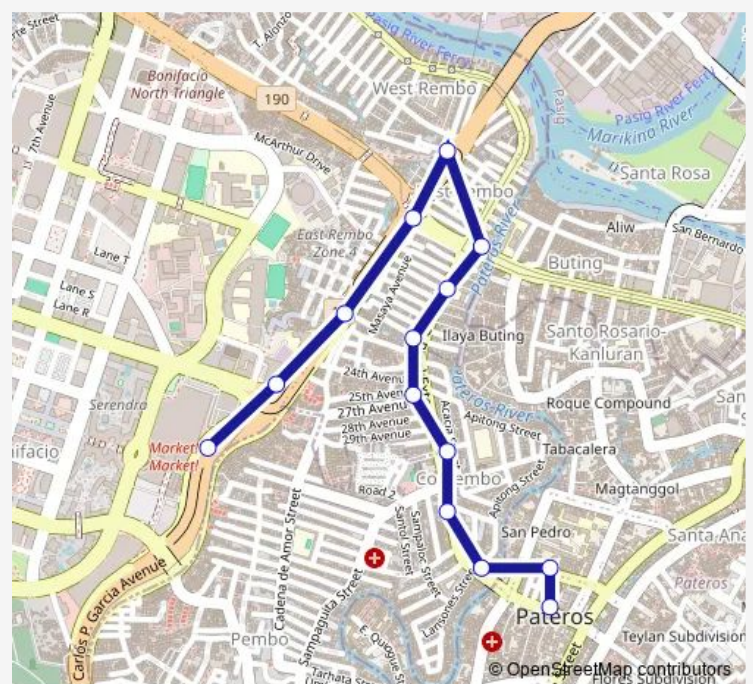

Carlos P. Garcia Ave, Makati City, Manila

Carlos P. Garcia Ave, Makati City, Manila

Route schedule

B. Morcilla St, Pateros, Manila — Carlos P. Garcia Ave, Makati City, Manila

Monday	00:00
Tuesday	00:00
Wednesday	00:00
Thursday	00:00
Friday	00:00
Saturday	00:00
Sunday	00:00

Route info

Direction: B. Morcilla St, Pateros, Manila

Stops: 14

Trip Duration: 0 hour 14 min

Pateros - Market Market

Direction

Carlos P. Garcia Ave, Makati City, Manila — B. Morcilla St, Pateros, Manila

12 stops