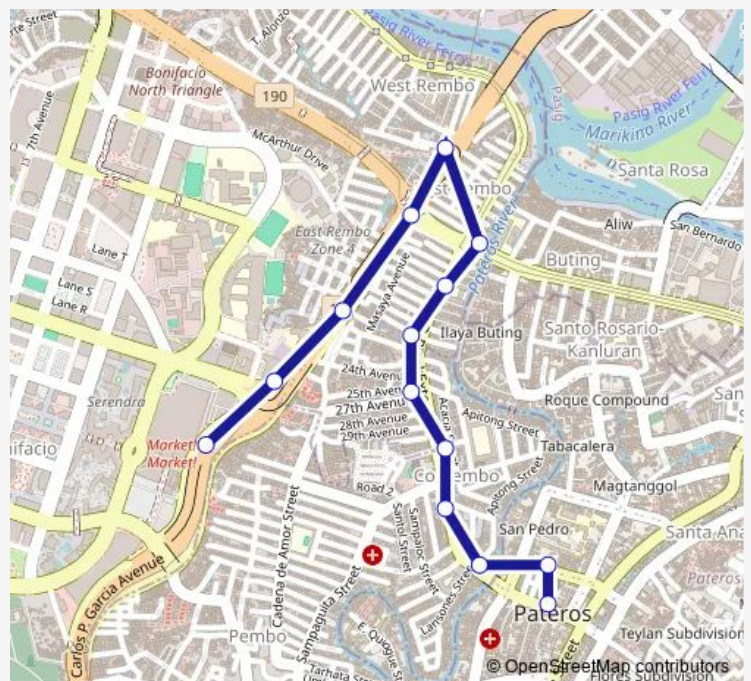

Carlos P. Garcia Ave, Makati City, Manila

Carlos P. Garcia Ave, Makati City, Manila

Route schedule

B. Morcilla St, Pateros, Manila — Carlos P. Garcia Ave, Makati City, Manila

Monday	00:00
Tuesday	00:00
Wednesday	00:00
Thursday	00:00
Friday	00:00
Saturday	00:00
Sunday	00:00

Route info

Direction: B. Morcilla St, Pateros, Manila

Stops: 14

Trip Duration: 0 hour 14 min

Pateros - Market Market

Direction

Carlos P. Garcia Ave, Makati City, Manila — B. Morcilla St, Pateros, Manila

12 stops