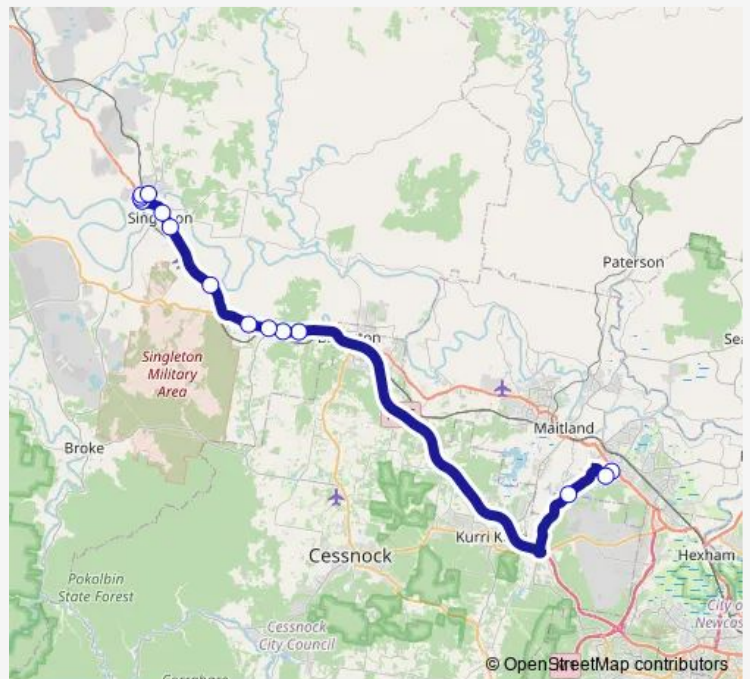

School Bus 6345 Hunter Valley Grammar to Shell Service Station

[Go to website](#)

Direction

Norfolk St At Chisholm Rd — Blaxland Av Opp Ymca Sports Centre

14 stops

[Open route schedule](#)

- Norfolk St At Chisholm Rd
- Chisholm Rd Before Galway Bay Dr
- Mount Vincent Rd Opp Louth Park Rd (Hail And Ride)
- New England Hwy Opp Kirkton Rd (Hail And Ride)
- New England Hwy At Belford St (Hail And Ride)
- New England Hwy At Mcdouall St (Hail And Ride)
- 3193 New England Hwy (Hail And Ride)
- New England Hwy Opp 3809
- Maitland Rd Opp Charbonnier Hotel
- George St After Elizabeth St
- Gowrie Park, White Av
- Blaxland Av Opp Northcott Av
- Blaxland Av Opp Alroy Park
- Blaxland Av Opp Ymca Sports Centre

Route schedule

Norfolk St At Chisholm Rd — Blaxland Av Opp Ymca Sports Centre

Monday	15:15
Tuesday	15:15
Wednesday	15:15
Thursday	15:15
Friday	15:15
Saturday	—
Sunday	—

Route info

Direction: Norfolk St At Chisholm Rd
 Stops: 14
 Trip Duration: 1 hour 0 min

The schedule is provided in the local timezone. Times with "(+1)" indicate departures on the next day.

PDF file created on 2025-01-16

2024 BusMaps.com - All Rights Reserved