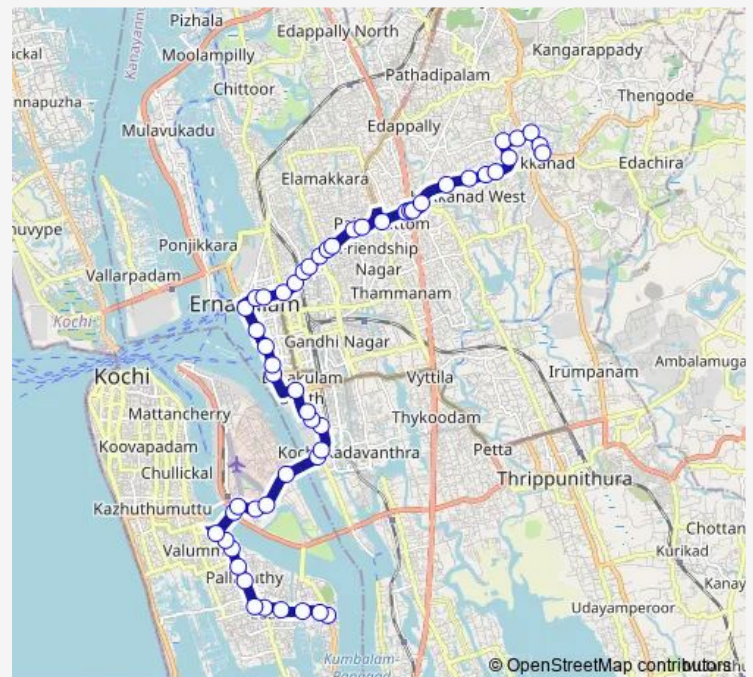

### Route schedule

Kakkanad Civil Station — Pambayi Moola

Monday 06:00

Tuesday 06:00

Wednesday 06:00

Thursday 06:00

Friday 06:00

Saturday 06:00

### Route info

Direction: Kakkanad Civil Station

Stops: 53

Trip Duration: 1 hour 5 min

 Kakkanad ↔ Pambayimoola

North Railway Station

Kacheripadi

St Alberts College