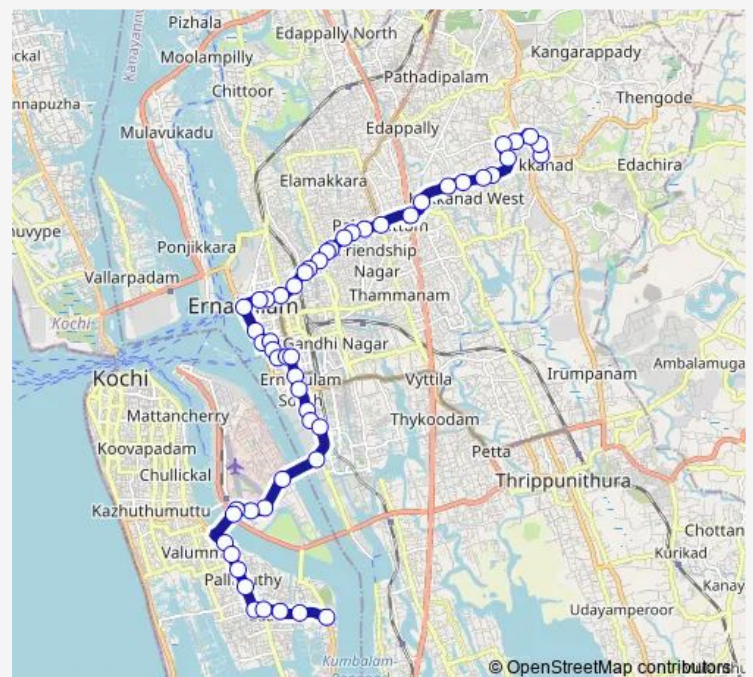

Thursday 06:00

Friday 06:00

Saturday 06:00

Sunday 06:00

Route info

Direction: Pambayi Moola

Stops: 53

Trip Duration: 1 hour 6 min

■ Kakkanad ↔ Pambayimoola

Pallimukk

Gandhi Square

Subash Park

Children's Park

Menaka

High Court Junction

Saritha

Monday 06:00

Tuesday 06:00

Wednesday 06:00

Thursday 06:00

Friday 06:00

Saturday 06:00

Sunday 06:00

Route info