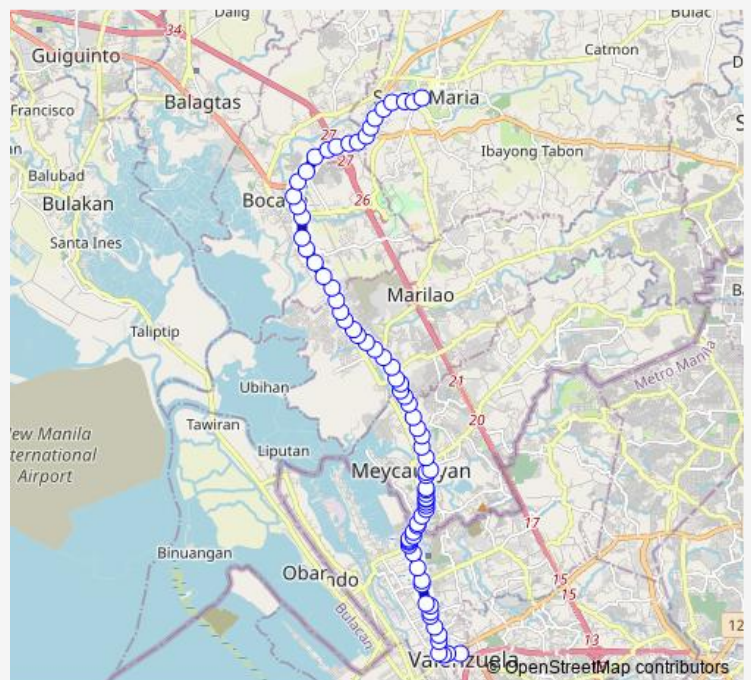

Bus Malinta - STA Maria

[Go to website](#)

Direction
 Flying V Gas, Macarthur Highway, Valenzuela City —
 Santa Maria General Hospital, JC De Jesus Street, Santa Maria

77 stops

[Open route schedule](#)

- Flying V Gas, Macarthur Highway, Valenzuela City
- Macarthur Highway / Maysan Road Intersection, Malinta, Valenzuela City
- Malinta Elementary School, Macarthur Highway, Malinta, Valenzuela City
- Jolibee, Macarthur Highway, Malinta, Valenzuela City
- Parish Church or Isidro Labarador, Macarthur Highway, Malinta, Valenzuela City
- Macarthur Highway / San Miguel Interchange, Dalandanan, Valenzuela City
- Galdrine Industrial Corp., Macarthur Highway, Dalandanan, Valenzuela City
- Inglesia Ni Cristo, Macarthur Highway, Dalandanan, Valenzuela City
- Santos Encamacion Elementary School, Macarthur Highway, Dalandanan, Valenzuela City
- Dalandanan Health Centre, Macarthur Highway, Dalandanan, Valenzuela City
- Dalandanan, Fire sub station, Macarthur Highway, Dalandanan, Valenzuela City
- Ign Pharmacy, Macarthur Highway, Dalandanan, Valenzuela City
- Macarthur Highway / Santiago Road Interchange, Dalandanan, Valenzuela City
- Macarthur Highway, Dalandanan, Valenzuela City

Route schedule

Flying V Gas, Macarthur Highway, Valenzuela City —
 Santa Maria General Hospital, JC De Jesus Street, Santa Maria

Monday	00:00
Tuesday	00:00
Wednesday	00:00
Thursday	00:00
Friday	00:00
Saturday	00:00
Sunday	00:00

Route info

Direction: Flying V Gas, Macarthur Highway, Valenzuela City

Stops: 77

Trip Duration: 1 hour 28 min

Marisyl School, Macarthur Highway, Malanday Valenzuela City

Mercury Drug Store, Macarthur Highway, Malanday, Valenzuela City

Mananday Tricycle and Pedicab Terminal, Macarthur Highway, Malanday, Valenzuela City

Macarthur / Del Pilar Intersection, Malanday, Valenzuela City, Philippines

Macarthur Highway / Woodlands Drive Intersection, Valenzuela City, Philippines