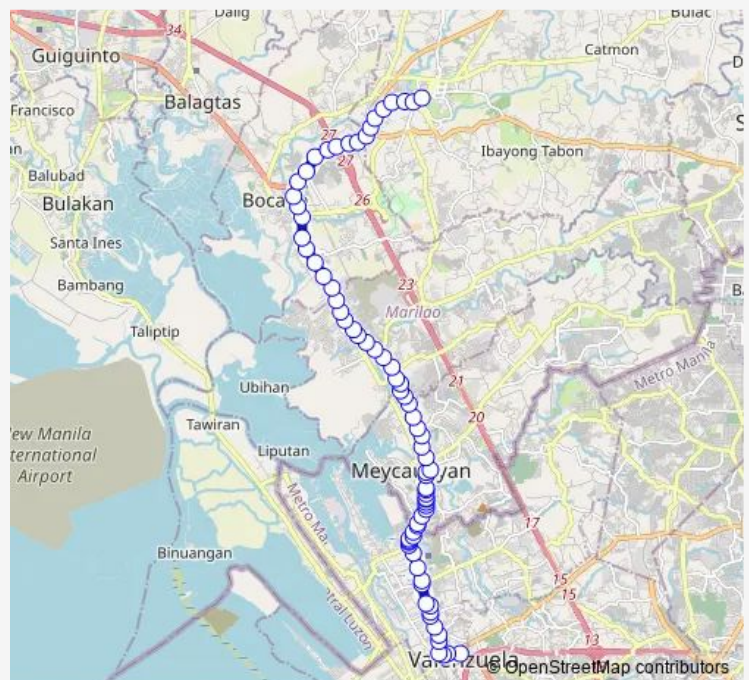

Bus Malinta - STA Maria

[Go to website](#)

Direction
 Flying V Gas, Macarthur Highway, Valenzuela City —
 Santa Maria General Hospital, JC De Jesus Street, Santa Maria

77 stops

[Open route schedule](#)

- Flying V Gas, Macarthur Highway, Valenzuela City
- Macarthur Highway / Maysan Road Intersection, Malinta, Valenzuela City
- Malinta Elementary School, Macarthur Highway, Malinta, Valenzuela City
- Jolibee, Macarthur Highway, Malinta, Valenzuela City
- Parish Church or Isidro Labarador, Macarthur Highway, Malinta, Valenzuela City
- Macarthur Highway / San Miguel Interchange, Dalandanan, Valenzuela City
- Galdrine Industrial Corp., Macarthur Highway, Dalandanan, Valenzuela City
- Inglesia Ni Cristo, Macarthur Highway, Dalandanan, Valenzuela City
- Santos Encamacion Elementary School, Macarthur Highway, Dalandanan, Valenzuela City
- Dalandanan Health Centre, Macarthur Highway, Dalandanan, Valenzuela City
- Dalandanan, Fire sub station, Macarthur Highway, Dalandanan, Valenzuela City
- Ign Pharmacy, Macarthur Highway, Dalandanan, Valenzuela City
- Macarthur Highway / Santiago Road Interchange, Dalandanan, Valenzuela City
- Macarthur Highway, Dalandanan, Valenzuela City

Route schedule

Flying V Gas, Macarthur Highway, Valenzuela City —
 Santa Maria General Hospital, JC De Jesus Street, Santa Maria

Monday	00:00
Tuesday	00:00
Wednesday	00:00
Thursday	00:00
Friday	00:00
Saturday	00:00
Sunday	00:00

Route info

Direction: Flying V Gas, Macarthur Highway, Valenzuela City

Stops: 77

Trip Duration: 1 hour 28 min

Malinta - STA Maria

Marisyl School, Macarthur Highway, Malanday Valenzuela City

Mercury Drug Store, Macarthur Highway, Malanday, Valenzuela City

Mananday Tricycle and Pedicab Terminal, Macarthur Highway, Malanday, Valenzuela City

Macarthur / Del Pilar Intersection, Malanday, Valenzuela City, Philippines

Macarthur Highway / Woodlands Drive Intersection, Valenzuela City, Philippines