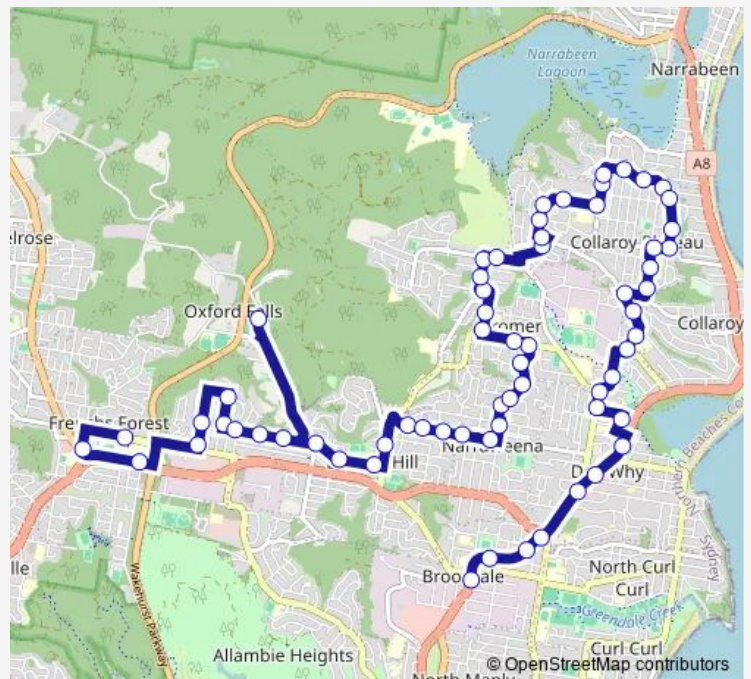

Monday 15:00

Tuesday 15:00

Wednesday 15:00

Thursday 15:00

Friday 15:00

Saturday —

Sunday —

Route info

Direction: The Forest High School, Frenchs Forest Rd, Stand C

Stops: 65

Trip Duration: 0 hour 56 min

621n — The Forest High School to Brookvale

Alfred St At Greenwood Av

Alfred St Opp Rayner Av

Alfred St Opp Rowena Rd