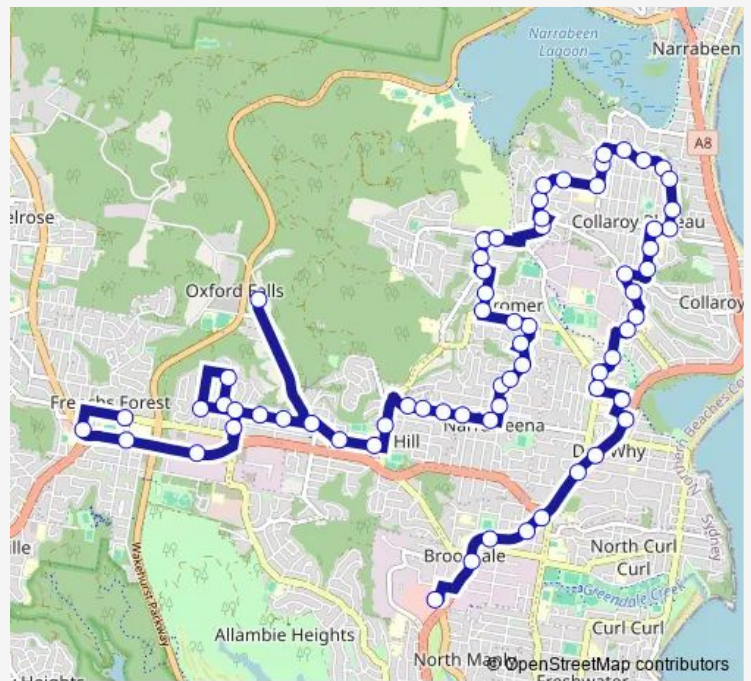

Mcintosh Rd After Careden Av

Mcintosh Rd Opp Loch Etive Pl

Mcintosh Rd Opp Edward St

Narraweena Public School, Mcintosh Rd

Route schedule

The Forest High School, Frenches Forest Rd, Stand 1 — Warringah Mall, Green St

Monday 15:08

Tuesday 15:08

Wednesday 15:08

Thursday 15:08

Friday 15:08

Saturday —

Sunday —

Route info

Direction: The Forest High School, Frenches Forest Rd, Stand 1

Stops: 67

Trip Duration: 1 hour 2 min

621n — The Forest HS to Warringah Mall

Alfred St Before Parr Pde

Alfred St At Greenwood Av

Alfred St Opp Rayner Av

Trip Duration: 1 hour 2 min

Alfred St After Maas St

Alfred St At Carawa Rd

Carawa Rd At Davison St

Carcoola Rd Opp Meehan Rd

Carcoola Rd Opp Cromer Public School

Grover Av Before Carrington Av

Carrington Av Opp Washington Av