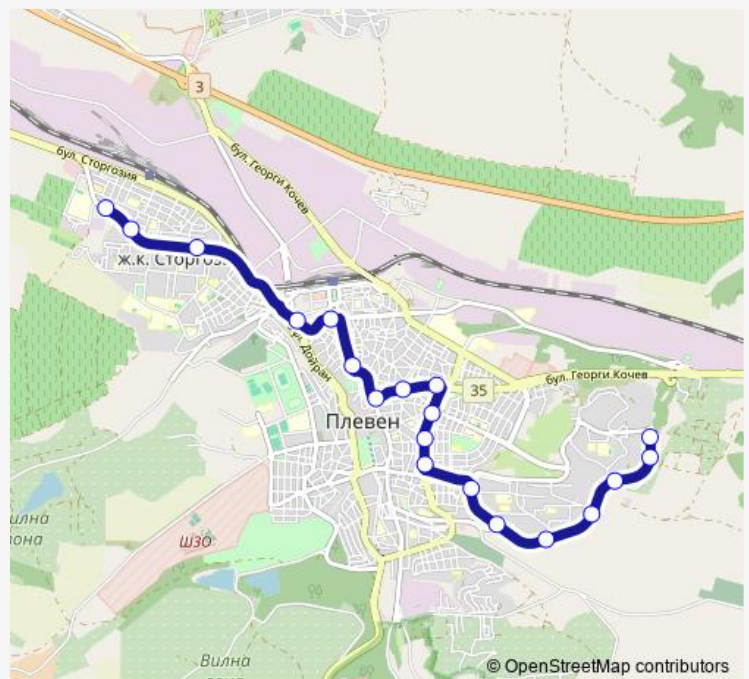

### Route schedule

Обръщател Дружба 2 (Druzhiba 2 Terminus) — ЛВТ (Vocational School of Viticulture and Winemaking)

Monday 05:30-16:10

Tuesday 05:30-16:10

Wednesday 05:30-16:10

Thursday 05:30-16:10

Friday 05:30-16:10

### Route info

Direction: Обръщател Дружба 2 (Druzhiba 2 Terminus)

Stops: 19

Trip Duration: 0 hour 30 min

## Direction

ЛВТ (Vocational School of Viticulture and Winemaking) —  
Обръщател Дружба 2 (Druzhba 2 Terminus)

18 stops

[Open route schedule](#)

ЛВТ (Vocational School of Viticulture and Winemaking)

ШПК (Shpk blocks)

## Route schedule

ЛВТ (Vocational School of Viticulture and Winemaking) —  
Обръщател Дружба 2 (Druzhba 2 Terminus)

Monday 06:10-17:35

Tuesday 06:10-17:35

Wednesday 06:10-17:35

Thursday 06:10-17:35

Friday 06:10-17:35