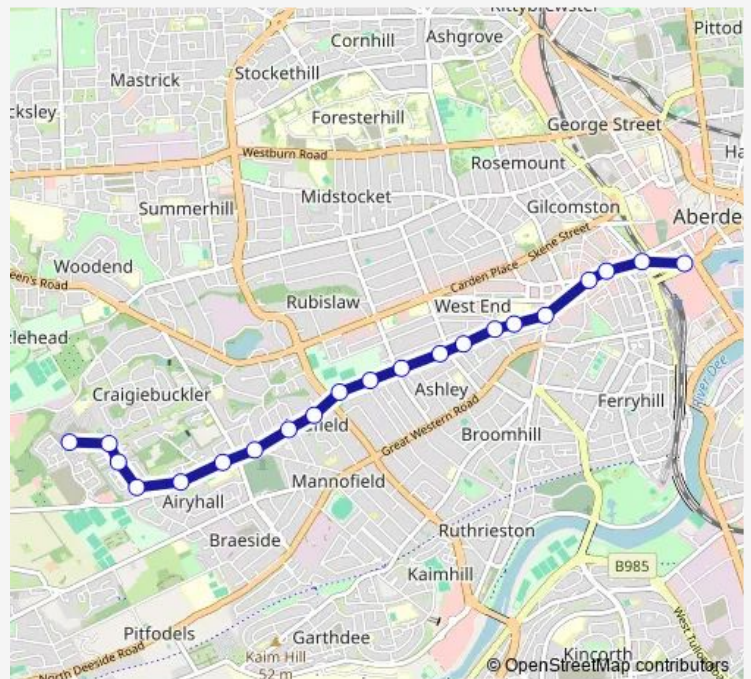

Friday 20:27-22:27

Saturday 21:27-22:27

Sunday 20:27-22:09

Route info

Direction: Guild Street

Stops: 20

Trip Duration: 0 hour 20 min

15 B — Airyhall - Guild Street

Direction

Countesswells Close — Guild Street

21 stops

[Open route schedule](#)

Countesswells Close

Pinewood Avenue

Pinewood Place

Countesswells Terrace

Route info

Direction: Countesswells Close

Stops: 21

Trip Duration: 0 hour 18 min

15 B Bus time schedules and route maps are available in an offline PDF at busmaps.com. Use the busmaps.com website to see live bus times, train schedule or subway schedule, and step-by-step directions for all public transit in Aberdeen