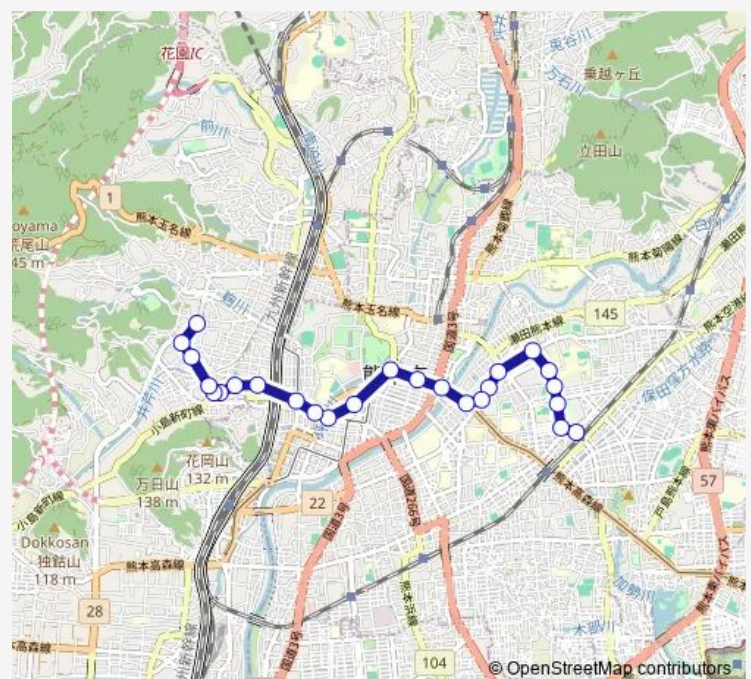

Thursday 07:35-20:36

Friday 07:35-20:36

Saturday 08:22-14:47

Sunday 13:47-17:00

Route info

Direction: 水前寺駅北口

Stops: 25

Trip Duration: 0 hour 38 min

■ U4-1 : 水前寺駅北口→大江四丁目→桜町バスターミナル
→城西校北 BusMaps

四方池

千原台

城西校前

城西校北

Bus time schedules and route maps are available in an offline PDF at busmaps.com. Use the busmaps.com website to see live bus times, train schedule or subway schedule, and step-by-step directions for all public transit in Kumamoto