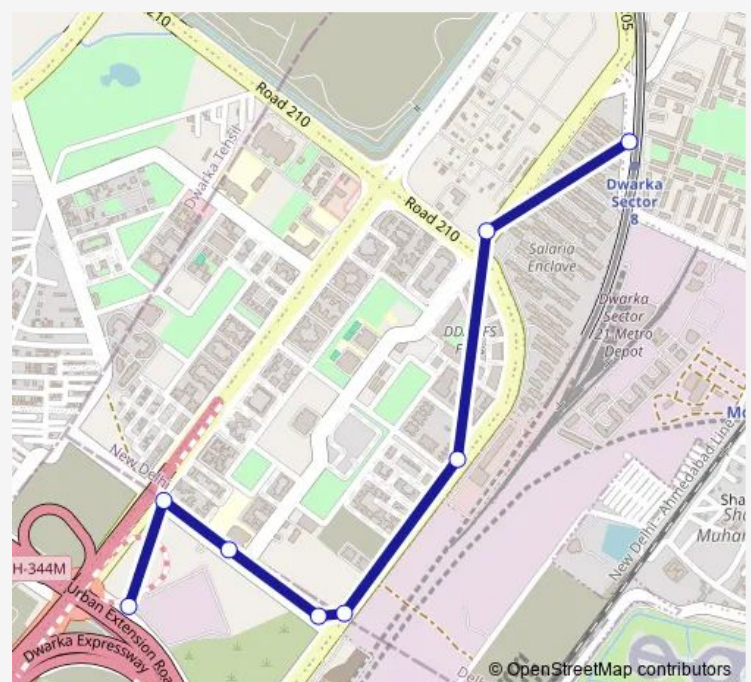

Bus 772astldown

[Go to website](#)

Direction

Dwarka Sec 22 Cluster Depot — Dwarka Sec-8 Metro Station

8 stops

[Open route schedule](#)

Dwarka Sec 22 Cluster Depot

Transport Department Dwarka

Govt Co-Edu Sr Sec School Sec-22 Dwarka

Dwarka Sec-21 Metro Station (Road Crossing)

Dwarka Sec-21 Crossing

Dwarka Sec 22 Vivanta Hotel

Dwarka Sec-20/21 Crossing

Dwarka Sec-8 Metro Station

Route schedule

Dwarka Sec 22 Cluster Depot — Dwarka Sec-8 Metro Station

Monday 12:10-16:49

Tuesday 12:10-16:49

Wednesday 12:10-16:49

Thursday 12:10-16:49

Friday 12:10-16:49

Saturday 12:10-16:49

Sunday 12:10-16:49

Route info

Direction: Dwarka Sec 22 Cluster Depot

Stops: 8

Trip Duration: 0 hour 10 min

772astldown Bus time schedules and route maps are available in an offline PDF at busmaps.com. Use the busmaps.com website to see live bus times, train schedule or subway schedule, and step-by-step directions for all public transit in New Delhi