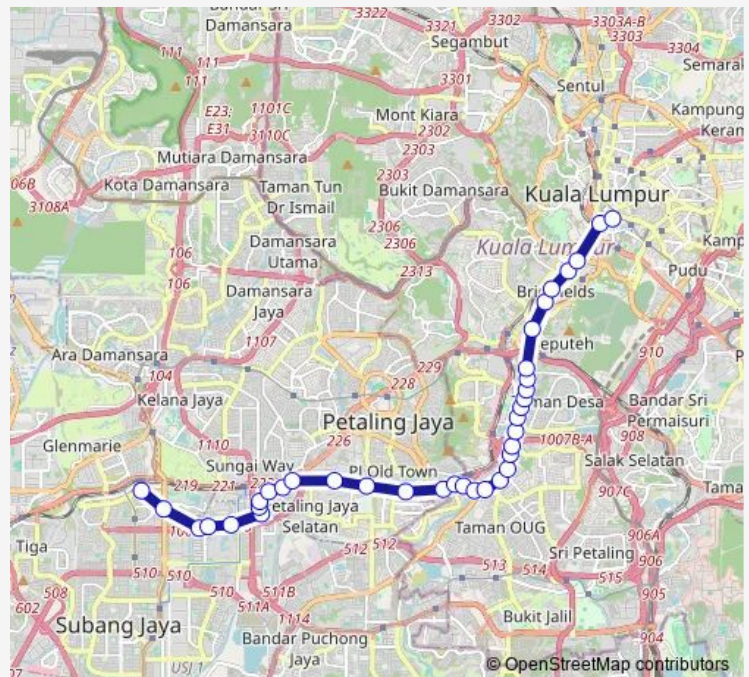

Route schedule

Carrefour Subang Jaya, Persiaran Kemajuan Subang — Kota Raya, Jalan Tun Tan Cheng Lock

Monday 06:00

Tuesday 06:00

Wednesday 06:00

Thursday 06:00

Friday 06:00

Saturday 06:00

Sunday 06:00

Route info

Direction: Carrefour Subang Jaya, Persiaran Kemajuan Subang

Stops: 37

Trip Duration: 17 hour 0 min

■ U76 — Subang Parade

Tai Ju Siang Auto, Jalan Klang Lama

Pasar Batu 4 (opp.), Jalan Klang Lama

Thursday 06:00

Friday 06:00

Saturday 06:00

Sunday 06:00

Route info

Direction: Kota Raya, Jalan Tun Tan Cheng Lock

Stops: 48

Trip Duration: 17 hour 0 min