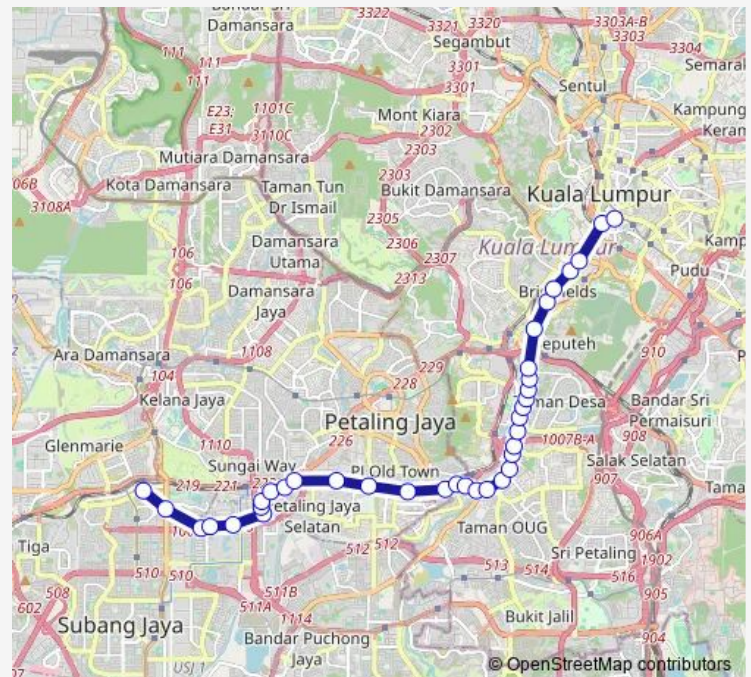

Route schedule

Carrefour Subang Jaya, Persiaran Kemajuan Subang — Kota Raya, Jalan Tun Tan Cheng Lock

Monday 06:00

Tuesday 06:00

Wednesday 06:00

Thursday 06:00

Friday 06:00

Saturday 06:00

Sunday 06:00

Route info

Direction: Carrefour Subang Jaya, Persiaran Kemajuan Subang

Stops: 37

Trip Duration: 17 hour 0 min

■ U76 — Subang Parade

Tai Ju Siang Auto, Jalan Klang Lama

Pasar Batu 4 (opp.), Jalan Klang Lama

Thursday 06:00

Friday 06:00

Saturday 06:00

Sunday 06:00

Route info

Direction: Kota Raya, Jalan Tun Tan Cheng Lock

Stops: 48

Trip Duration: 17 hour 0 min