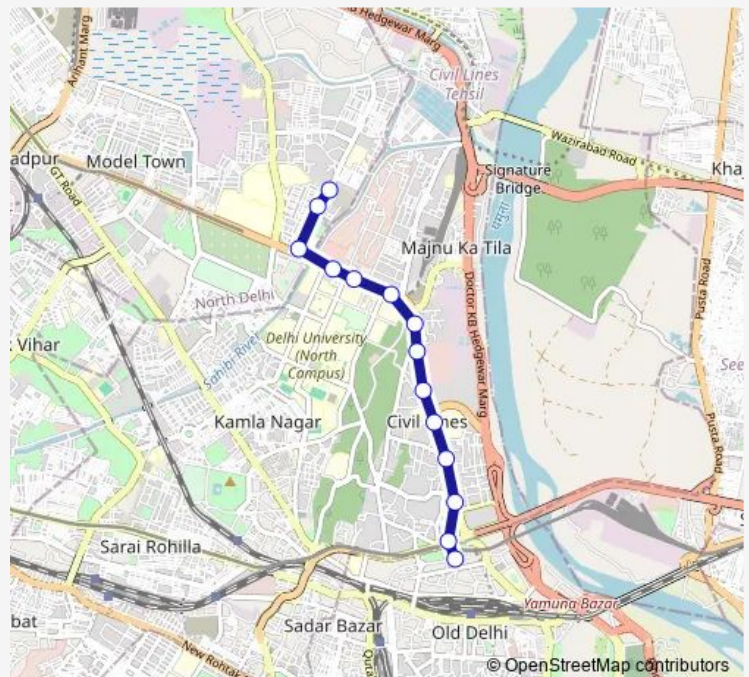

### Route schedule

Mori Gate Terminal — BBM Cluster Depot

Monday 05:45-20:55

Tuesday 05:45-20:55

Wednesday 05:45-20:55

Thursday 05:45-20:55

Friday 05:45-20:55

Saturday 05:45-20:55

### Route info

Direction: Mori Gate Terminal

Stops: 14

Trip Duration: 0 hour 20 min

185Ist2up

1851st12up Bus time schedules and route maps are available in an offline PDF at [busmaps.com](https://busmaps.com). Use the [busmaps.com](https://busmaps.com) website to see live bus times, train schedule or subway schedule, and step-by-step directions for all public transit in Delhi