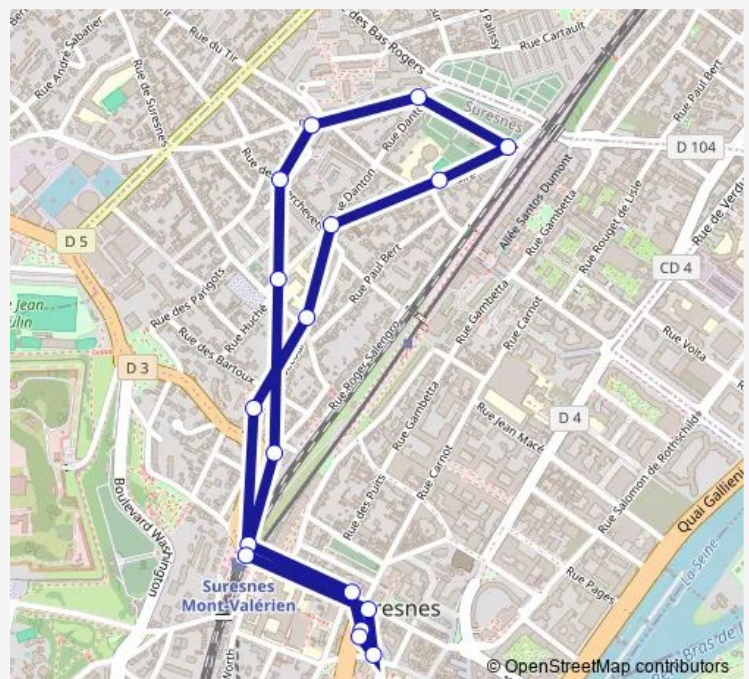

Capitaine Ferber

Lycee Paul Langevin.

Burgod - Liberte

Jacques Decour

Gare DU Mont Valerien - Hopital Foch.

Mairie DE Suresnes.

Mairie Desbassayns

General DE Gaulle.

Route schedule

General DE Gaulle — General DE Gaulle.

| | |
|-----------|-------------|
| Monday | 07:15-19:20 |
| Tuesday | 07:15-19:20 |
| Wednesday | 07:15-19:20 |
| Thursday | 07:15-19:20 |
| Friday | 07:15-19:20 |
| Saturday | 07:40-18:55 |
| Sunday | — |

Route info

Direction: General DE Gaulle

Stops: 17

Trip Duration: 0 hour 18 min

AS Autobus Suresnois Bus time schedules and route maps are available in an offline PDF at busmaps.com. Use the busmaps.com website to see live bus times, train schedule or subway schedule, and step-by-step directions for all public transit in Nanterre