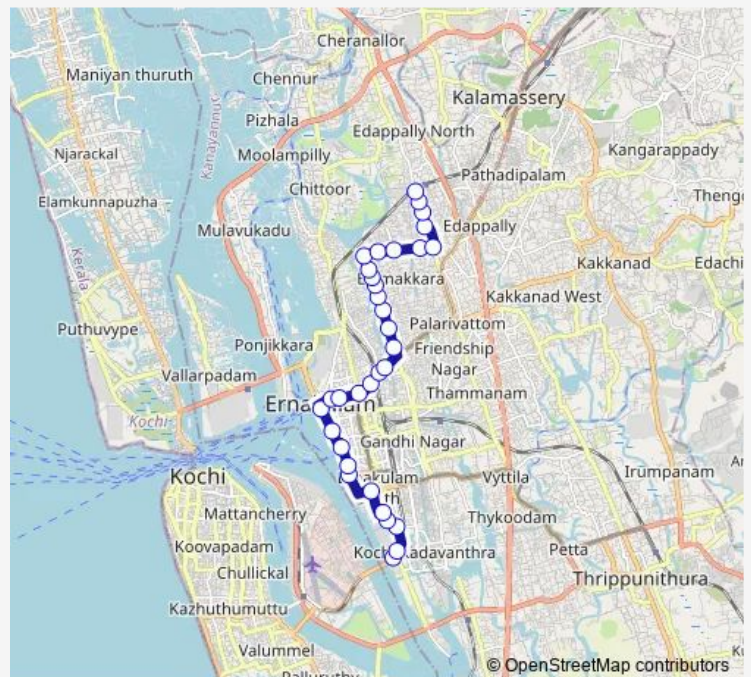

Thursday 06:00

Friday 06:00

Saturday 06:00

Sunday 06:00

Route info

Direction: Thevara Junction

Stops: 33

Trip Duration: 0 hour 38 min

■ Ponekkara ↔ Thevara

Thannikkal Junction

Swami Padi

Vaayanashaala

Perandoor Junction

Padam

Punnakkal

Changampuzha Road

Madam Junction

Chanpion School

Palli

Ponevazhi

Ponekkara

Direction

Ponekkara — Thevara Junction

38 stops

Friday 06:00

Saturday 06:00

Sunday 06:00

Route info

Direction: Ponekkara

Stops: 38

Trip Duration: 0 hour 38 min

Convent Junction