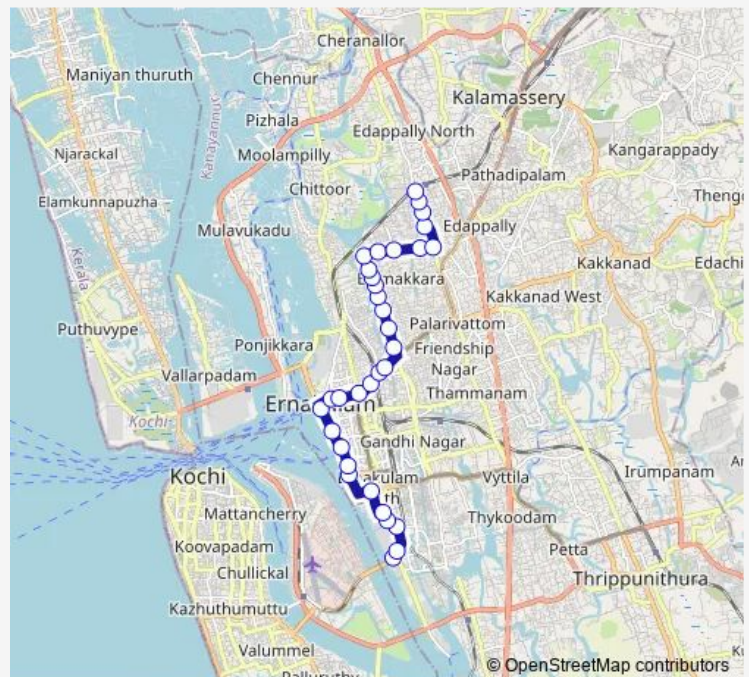

Thursday 06:00

Friday 06:00

Saturday 06:00

Sunday 06:00

Route info

Direction: Thevara Junction

Stops: 33

Trip Duration: 0 hour 38 min

■ Ponekkara ↔ Thevara

Thannikkal Junction

Swami Padi

Vaayanashaala

Perandoor Junction

Padam

Punnakkal

Changampuzha Road

Madam Junction

Chanpion School

Palli

Ponevazhi

Ponekkara

Direction

Ponekkara — Thevara Junction

38 stops

Friday 06:00

Saturday 06:00

Sunday 06:00

Route info

Direction: Ponekkara

Stops: 38

Trip Duration: 0 hour 38 min

Convent Junction