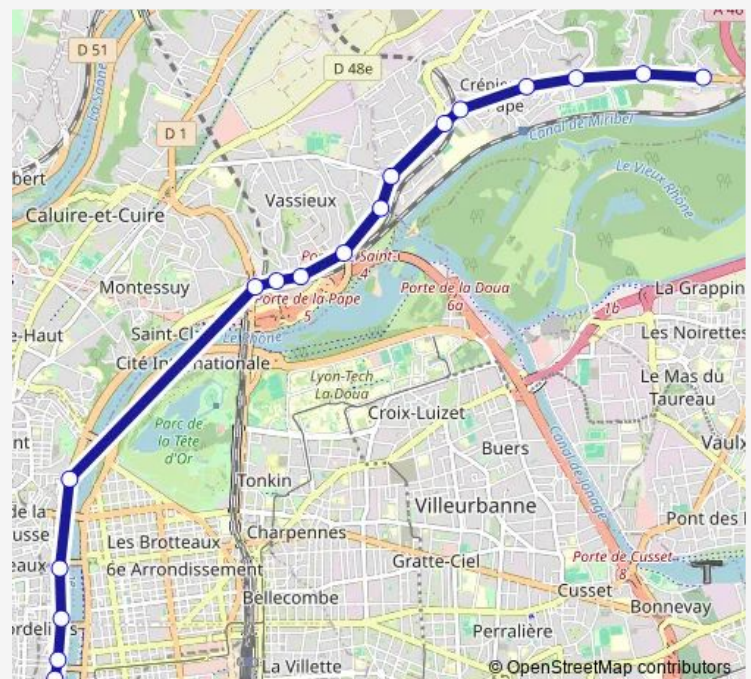

Vieux Crépieux

La Buisnière Viralamande

Crépieux La Pape

La Pelletière

Castellane

La Sablière

Crépieux Les Brosses

Route schedule

Pont Guillotière Rd — Crépieux Les Brosses

Monday 05:45-19:30

Tuesday 05:45-19:30

Wednesday 05:45-19:30

Thursday 05:45-19:30

Friday 05:45-19:30

Saturday 08:30-19:30

Sunday 08:00-17:00

Route info

Direction: Pont Guillotière Rd

Stops: 17

Trip Duration: 0 hour 19 min

Direction

undefined — undefined

0 stops

[Open route schedule](#)**Route schedule**

undefined — undefined

Monday	07:34-21:29
Tuesday	07:34-21:29
Wednesday	07:34-21:29
Thursday	07:34-21:29
Friday	07:34-21:29
Saturday	10:38-21:26
Sunday	10:38-19:41

Route info

Direction:

Stops: 0

Trip Duration: – min