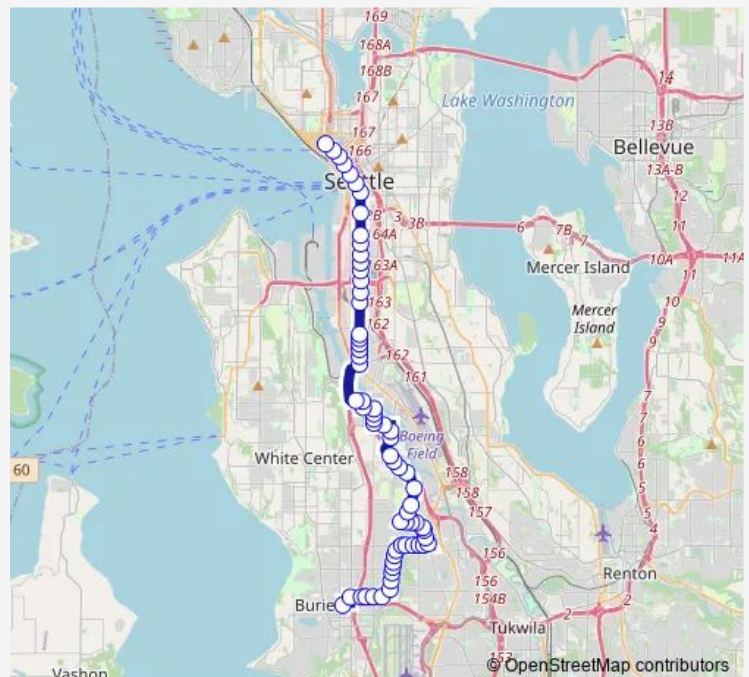

Bus 132

[Go to website](#)

Direction

Wall St & 5th Ave — Burien Transit Center - Bay 5

61 stops

[Open route schedule](#)

Wall St & 5th Ave

3rd Ave & Bell St

4th Ave S & S Front St

S Michigan St & East Marginal Way S

S Holden St & 2nd Ave S

Route schedule

Wall St & 5th Ave — Burien Transit Center - Bay 5

Monday 04:25-00:55⁺¹

Tuesday 04:25-00:55⁺¹

Wednesday —

Thursday 04:25-00:55⁺¹

Friday 04:25-00:55⁺¹

Saturday 06:50-00:52⁺¹

Sunday 06:50-00:20⁺¹

Route info

Direction: Wall St & 5th Ave

Stops: 61

Trip Duration: 0 hour 55 min

132

S Holden St & 5th Ave S

5th Ave S & S Kenyon St

8th Ave S & S Monroe St

8th Ave S & S Southern St

8th Ave S & S Thistle St

S Cloverdale St & 8th Ave S

S Cloverdale St & 12th Ave S