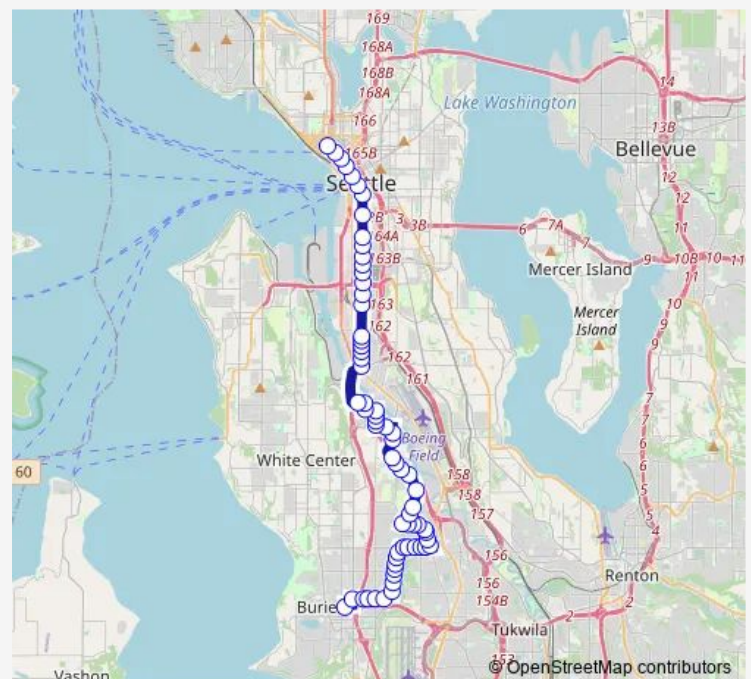

### Route schedule

Wall St & 5th Ave — Burien Transit Center - Bay 5

Monday 04:25-00:55<sup>+1</sup>

Tuesday 04:25-00:55<sup>+1</sup>

Wednesday —

Thursday 04:25-00:55<sup>+1</sup>

Friday 04:25-00:55<sup>+1</sup>

### Route info

Direction: Wall St & 5th Ave

Stops: 61

Trip Duration: 0 hour 51 min

132

S Holden St & 5th Ave S

5th Ave S & S Kenyon St

8th Ave S & S Monroe St