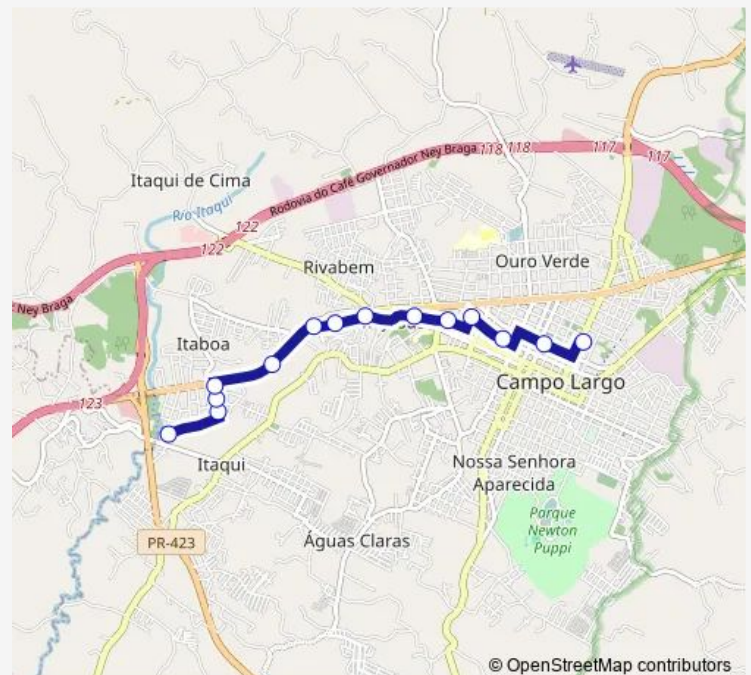

Rua Romualdo Portugal 2150

Rua Xavier da Silva 1705

Ponto Cemitério Municipal.

Terminal

Route schedule

Schmidt — Terminal

Monday	—
Tuesday	—
Wednesday	—
Thursday	—
Friday	—
Saturday	—
Sunday	06:00-20:20

Route info

Direction: Schmidt

Stops: 14

Trip Duration: 0 hour 25 min

■ 132 — Interbairros li

Direction

undefined — undefined

0 stops

[Open route schedule](#)