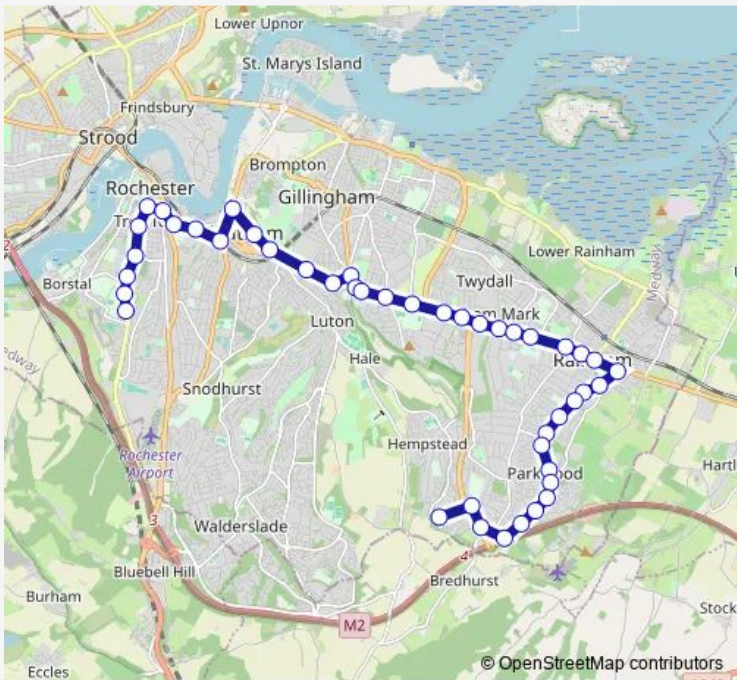

# Bus 132 Hempstead Valley - Chatham

[Go to website](#)

**Direction**  
 Grammar Schools — Hempstead Valley Shopping Centre  
 45 stops  
[Open route schedule](#)

- Grammar Schools
- Breton Road
- Warden Road
- St Margaret's Cemetery
- Watts Avenue
- East Row
- Star Hill
- Jacksons Fields
- St Bart's Hospital
- Chatham Railway Station
- Waterfront Bus Station
- The Brook Iceland
- Institute Road
- Windmill Road
- St Augustines Church
- Gillingham Park
- Jezreels Canterbury Street
- Jezreels
- Barnsole Road
- Woodlands Road South end
- Featherby Road South

Route schedule  
 Grammar Schools — Hempstead Valley Shopping Centre

Monday	05:20-23:44
Tuesday	05:20-23:44
Wednesday	05:20-23:44
Thursday	05:20-23:44
Friday	05:20-23:44
Saturday	06:20-23:44
Sunday	—

**Route info**  
 Direction: Grammar Schools  
 Stops: 45  
 Trip Duration: 1 hour 10 min

132 — Hempstead Valley - Chatham **BusMaps**

Eastcourt Lane

Tesco

Caldew Avenue

Pump Lane

Bloors Lane

Roberts Road

Holding Street

## Direction

Hempstead Valley Shopping Centre — Waterfront Bus Station

32 stops

[Open route schedule](#)

Hempstead Valley Shopping Centre

Kenyon Walk

Fowler Close

Deanwood Drive bottom