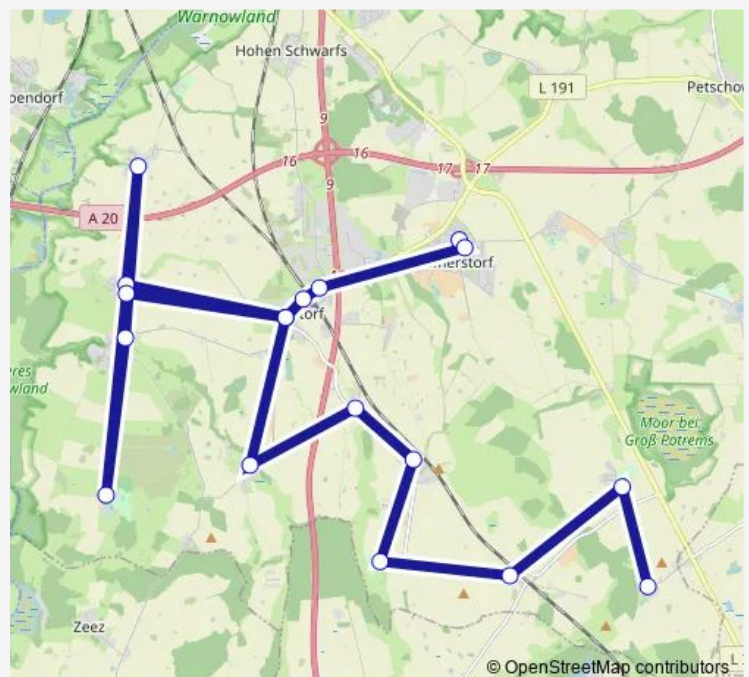

Scharstorf

Scharstorf, Bahnhof

Groß Potrems

Wendorf

### Route schedule

Dummerstorf, Schule — Wendorf

Monday 12:32

Tuesday 12:32

Wednesday 12:32

Thursday 12:32

Friday 12:32

Saturday —

### Route info

Direction: Dummerstorf, Schule

Stops: 16

Trip Duration: 0 hour 45 min

## Route info

Direction: Dummerstorf, Neubau

Stops: 18

Trip Duration: 0 hour 59 min