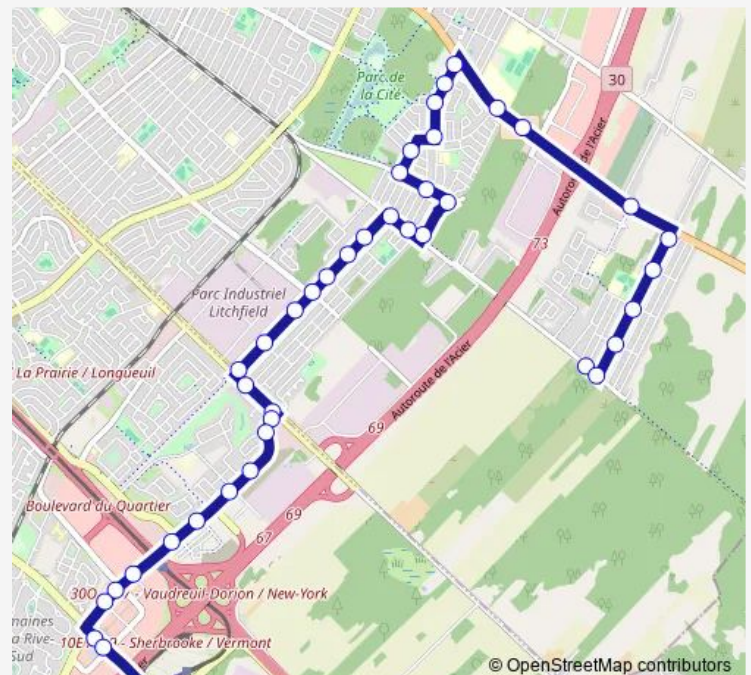

4205 Westley

Route schedule

Terminus Brossard — Kimber / Léonard

Monday 06:38-18:39

Tuesday 06:38-18:39

Wednesday 06:38-18:39

Thursday 06:38-18:39

Friday 06:38-18:39

Saturday 07:26-01:26⁺¹

Sunday 08:26-01:26⁺¹

Route info

Direction: Terminus Brossard

Stops: 43

Trip Duration: 0 hour 37 min

Westley / Maricourt

Maricourt / de Kensington

Wednesday 05:37-18:35

Thursday 05:37-18:35

Friday 05:37-18:35

Saturday 07:02-00:01⁺¹

Sunday 07:02-00:01⁺¹

Route info

Direction: Kimber / Léonard

Stops: 41