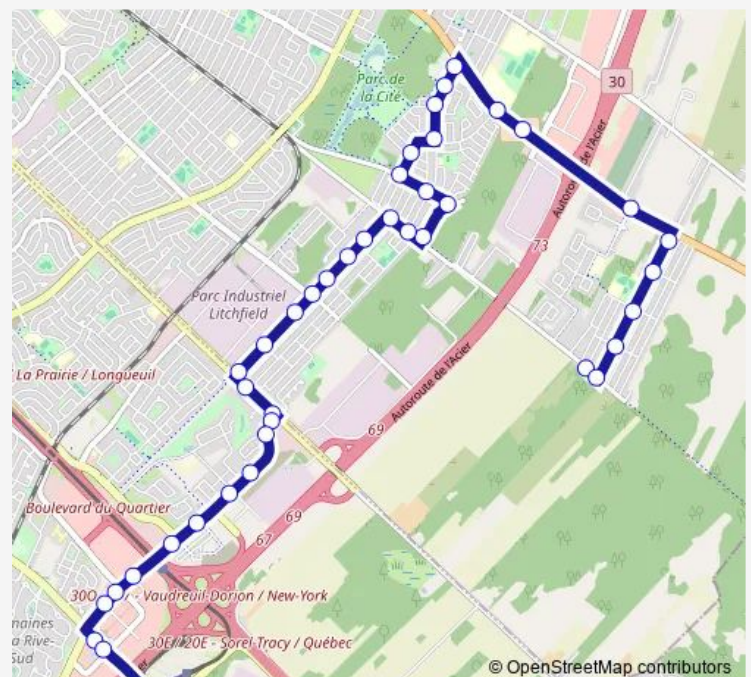

### Route schedule

Terminus Brossard — Kimber / Léonard

Monday 06:38-18:39

Tuesday 06:38-18:39

Wednesday 06:38-18:39

Thursday 06:38-18:39

Friday 06:38-18:39

Saturday 07:26-01:26<sup>+1</sup>

### Route info

Direction: Terminus Brossard

Stops: 43

Trip Duration: 0 hour 35 min

Westley / Maricourt

Maricourt / de Kensington

Moïse-Vincent / des Pâquerettes

3809 Moïse-Vincent

## Route info

Direction: Kimber / Léonard

Stops: 41

Trip Duration: 0 hour 38 min

Westley / Barlow

Westley / Grande Allée

Grande Allée / du Chardonneret

Grande Allée / du Quartier